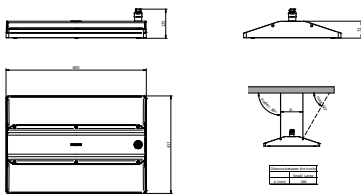

GentleSpace Gen4

Lichtstromstabilität (EN-IEC 62722-2-1) bei mittlerer Nutzlebensdauer* von 50.000 Std.	-
Lichtstromstabilität (EN-IEC 62722-2-1) bei mittlerer Nutzlebensdauer* von 100.000 Std.	L85

Produktdaten

Bestell-Produktname	BY581P 250S/840 PSU WB GC SI
Gesamtbezeichnung des Produkts	BY581P 250S/840 PSU WB GC SI
Gesamt-Produktcode	872016959409800

Bestellcode	59409800
Material-Nr. (12NC)	910505102873
Anzahl pro Verpackung	1
EAN/UPC – Produkt/Kiste	8720169594098
Zähler – Pakete pro Außenkarton	1
EAN Umverpackung	8720169594098
Produktfamiliencode	BY581P [Gentlespace gen4 Large]

Abmessungsskizzen

BY581P, BY583P suspended