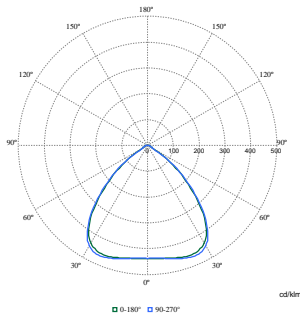

Photometrische Daten

Polar Normal (separate) - BY580PI - 910505102873