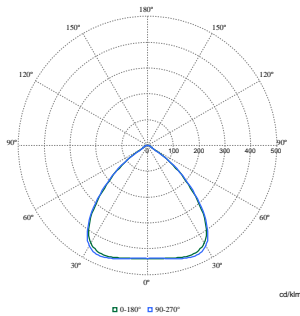

Photometrische Daten

Polar Normal (separate) - BY580PI - 910505102886