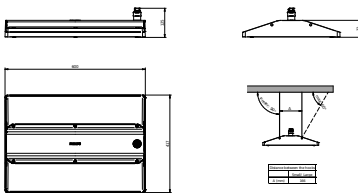

GentleSpace Gen4

Toleranz Leistungsaufnahme	+/-5%
Lebensdauerkenwerte (IEC-konform)	
Ausfallrate des Betriebsgeräts bei mittlerer Nutzlebensdauer von 100.000 Std.	10 %
Lichtstromstabilität (EN-IEC 62722-2-1) bei mittlerer Nutzlebensdauer* von 50.000 Std.	-
Lichtstromstabilität (EN-IEC 62722-2-1) bei mittlerer Nutzlebensdauer* von 100.000 Std.	L85
Produktdaten	
Bestell-Produktname	BY581P 250S/840 DIA HE WB GC SI

Gesamtbezeichnung des Produkts	BY581P 250S/840 DIA HE WB GC SI
Gesamt-Produktcode	872016959420300
Bestellcode	59420300
Material-Nr. (12NC)	910505102884
Anzahl pro Verpackung	1
EAN/UPC – Produkt/Kiste	8720169594203
Zähler – Pakete pro Außenkarton	1
EAN Umverpackung	8720169594203
Produktfamiliencode	BY581P [Gentlespace gen4 Large]

Abmessungsskizzen

BY581P, BY583P suspended