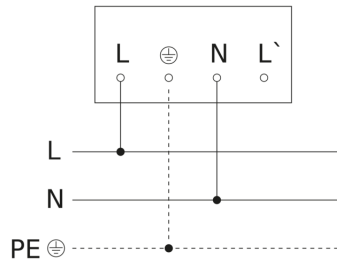

Sensor-switched LED floodlight - Professional Line

XLED PRO Expanse S

with motion detector - anthracite

EAN 4007841 091200

Article number 091200

XLED PRO Expans S

with motion detector - anthracite

EAN 4007841 091200

Article number 091200

Master circuit diagram

Master/master interconnection circuit diagram

Master/slave interconnection circuit diagram