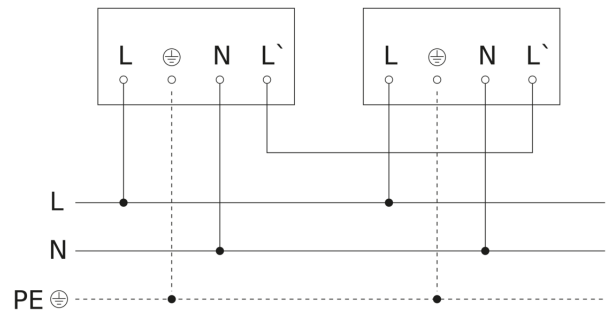

Sensor-switched LED floodlight - Professional Line

XLED PRO Expanse S

with motion detector - anthracite

EAN 4007841 091200

Article number 091200

XLED PRO Expans S

with motion detector - anthracite

EAN 4007841 091200

Article number 091200

Master circuit diagram

Master/master interconnection circuit diagram

Master/slave interconnection circuit diagram