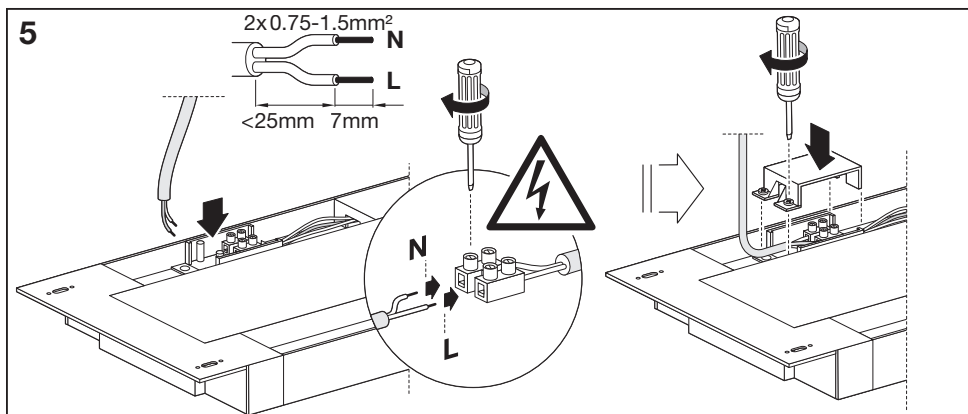

LED OFFICE LINE

LEDVANCE

	EAN	W	lm light source	lm output	K	°C	V~	mA	Hz	DF	kg	°	
LED OFFICE LINE 0.6 25W/840	4058075857339	25	3700	2500	4000	-20... +40	220- 240	120	50/60	>0.9	0.8	110	100000
LED OFFICE LINE 1.2 48W/840	4058075857353	48	7200	4800	4000	-20... +40	220- 240	220	50/60	>0.9	1.4	110	100000