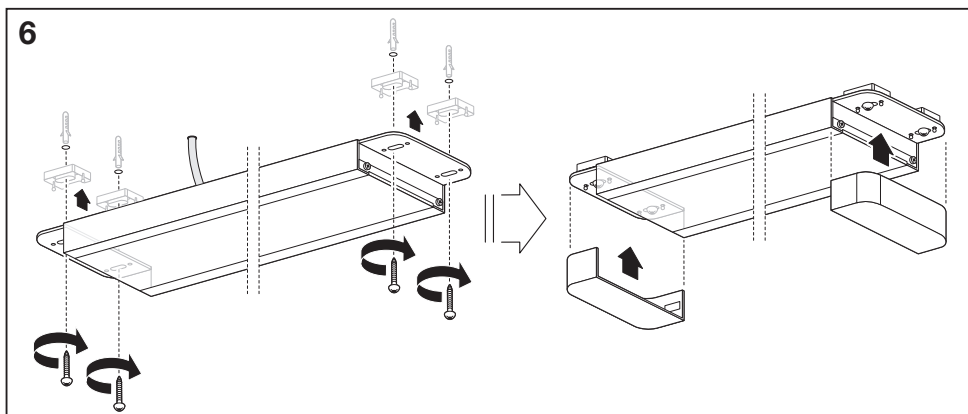

LED OFFICE LINE

LEDVANCE

	EAN	W	lm light source	lm output	K	°C	V~	mA	Hz	DF	kg	°	
LED OFFICE LINE 0.6 25W/840	4058075857339	25	3700	2500	4000	-20... +40	220- 240	120	50/60	>0.9	0.8	110	100000
LED OFFICE LINE 1.2 48W/840	4058075857353	48	7200	4800	4000	-20... +40	220- 240	220	50/60	>0.9	1.4	110	100000