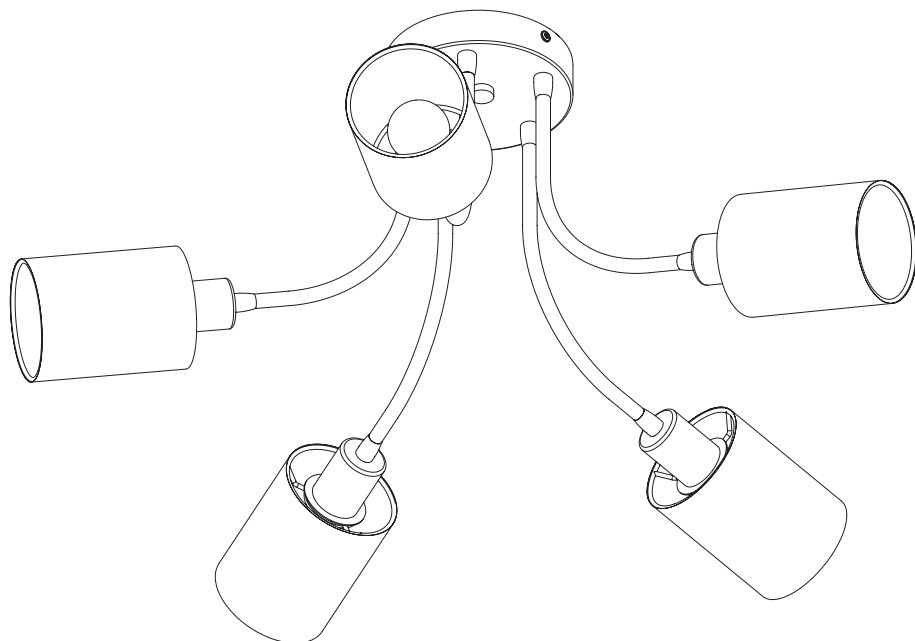

DECOR FELT WEAVING CEILING 5XE14

LEDVANCE

ILB

	EAN	W _{max.}	h x d _{max.}	IP	°(°C)	V~	Hz	
DECOR FELT WEAVING CANS CLG 5XE14	4058075839120	5x10	100x45 mm	20	-20...+40	220-240V	50/60	E14

DECOR FELT WEAVING CEILING 5XE14