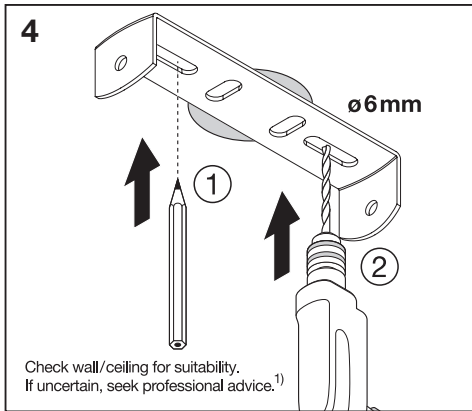

DECOR FELT WEAVING CEILING 5XE14