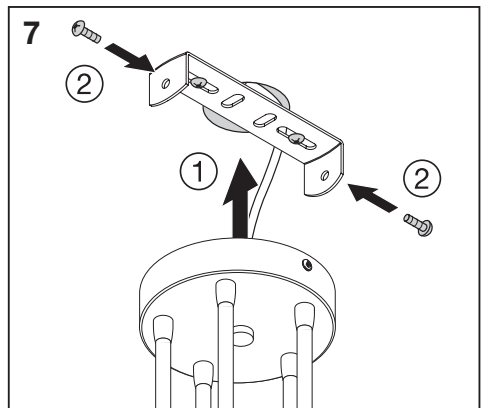

DECOR FELT WEAVING CEILING 5XE14