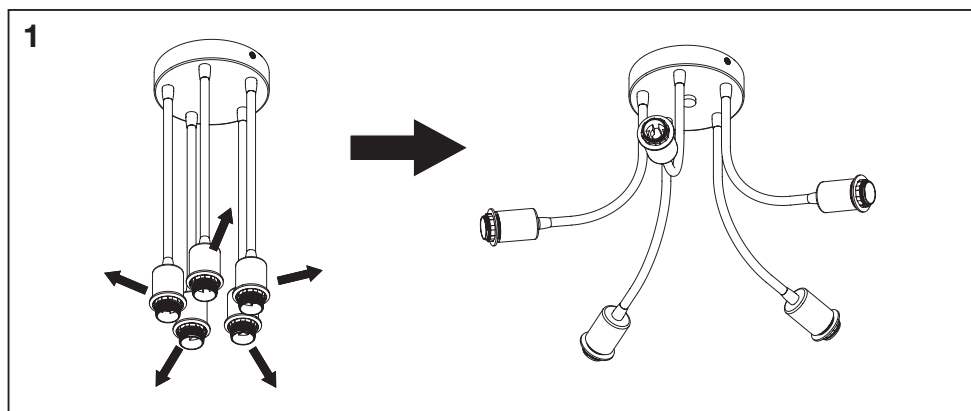

DECOR FELT WEAVING CEILING 5XE14

LEDVANCE

ILB

	EAN	W _{max.}	h x d _{max.}	IP	°(°C)	V~	Hz	
DECOR FELT WEAVING CANS CLG 5XE14	4058075839120	5x10	100x45 mm	20	-20...+40	220-240V	50/60	E14

DECOR FELT WEAVING CEILING 5XE14