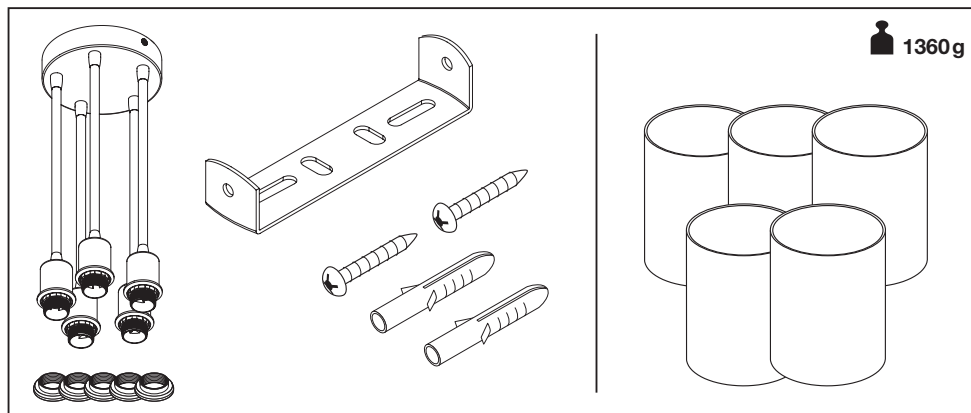

DECOR FELT WEAVING CEILING 5XE14

LEDVANCE

ILB

	EAN	W _{max.}	h x d _{max.}	IP	°(°C)	V~	Hz	
DECOR FELT WEAVING CANS CLG 5XE14	4058075839120	5x10	100x45 mm	20	-20...+40	220-240V	50/60	E14

DECOR FELT WEAVING CEILING 5XE14