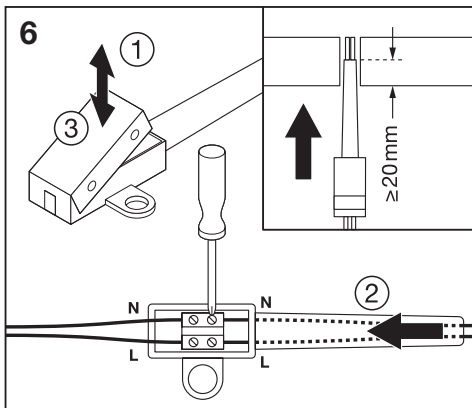

DECOR FELT WEAVING CEILING 5XE14