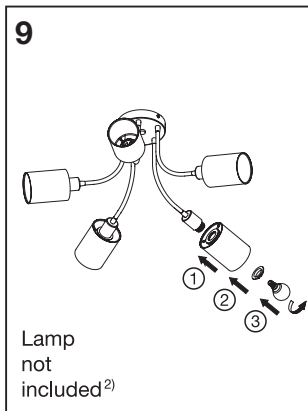

Ⓓ 1) Eignung der Wand/Decke prüfen. Wenn Sie sich nicht sicher sind, lassen Sie sich beraten. 2) Lampen nicht inbegriffen Ⓢ 1) Check wall/ceiling for suitability. If uncertain, seek professional advice. 2) Lamps not included Ⓢ 1) Vérifiez l'adéquation du mur/plafond. En cas d'incertitude, demandez conseil à un professionnel. 2) Ampoules non incluses Ⓢ 1) Controllare l'idoneità della parete o del soffitto. In caso di dubbi, consultare un professionista. 2) Lampadine non incluse Ⓢ 1) Compruebe la idoneidad de la pared o el techo. Si no está seguro, busque asesoramiento profesional. 2) Lámparas no incluidas Ⓢ 1) Verifique a adequação da parede/teto. Se não tiver a certeza, procure aconselhamento profissional. 2) Lâmpadas não incluídas Ⓢ 1) Ελέγξτε τον τοίχο/την οροφή ως προς την καταλληλότητα. Σε περίπτωση αμφιβολίας, ζητήστε επαγγελματική συμβουλή. 2) Οι λάμπες δεν περιλαμβάνονται Ⓢ 1) Controleer wand/plafond op geschiktheid. Als u niet zeker bent, vraag dan professioneel advies. 2) Lampen niet inbegrepen Ⓢ 1) Kontrollera vägg/tak för lämplighet. Om du är osäker, sök professionell rådgivning. 2) Lampor ingår ej Ⓢ 1) Tarkista seinän/katon sopivuus. Jos olet epävarma, kysy neuvoa ammattilaiselta. 2) Lamput eivät sisälly toimitukseen Ⓢ 1) Sjekk om veggens/taket egner seg. Oppsøk profesjonell rådgivning dersom du er usikker. 2) Lampen følger ikke med Ⓢ 1) Kontroller væg/loft for egnethed. Hvis du er usikker, skal du søge professionel rådgivning. 2) Pærer ikke inkluderet Ⓢ 1) Zkontrolujte vhodnost stěny/stropu. Pokud si nejste jisti, vyhledejte odbornou radu. 2) Lampy nejsou součástí dodávky Ⓢ 1) Проверьте стену/потолок на пригодность. Если у вас есть сомнения, обратитесь за профессиональной консультацией. 2) Лампы в комплект не входят Ⓢ 1) Ellenőrizze a fal/mennyezet alkalmasságát. Ha bizonytalan, kérjen szakember tanácsot. 2) A lámpák nem tartoznak a csomaghoz Ⓢ 1) Sprawdź, czy ściana/sufit nadają się do montażu. W razie wątpliwości zasięgnij porady wykwalifikowanej osoby. 2) Lampki nie są częścią zestawu Ⓢ 1) Skontrolujte vhodnosť steny/stropu. Ak si nie ste istí, vyhľadajte odbornú pomoc. 2) Lampy nie sú zahrnuté Ⓢ 1) Preverite primernost stene/stropa. Če niste prepričani, poiščite nasvet strokovnjaka. 2) Sijalke niso priložene Ⓢ 1) Duvann/tavanin uygun olup olmadığını kontrol edin. Emin değilseniz uzman bir kişiden destek alın. 2) Lambalar dahil değildir Ⓢ 1) Proveríte príkladnosť zida/stropa. Ako niste sigurni, potražite stručni savjet. 2) Žarulje nisu uključene Ⓢ 1) Verificati dacă peretele/tavanul este adecvat. În caz de incertitudine, solicitați consultanță de specialitate. 2) Lămpile nu sunt incluse Ⓢ 1) Проверете пригодността на стената/тавана. Ако не сте сигурни, потърсете професионален съвет. 2) Лампите не са включени в комплекта Ⓢ 1) Kontrolli seinale/lakke sobivust. Kahtluse korral küsi professionaalilt nõu. 2) Ei sisalda lampe Ⓢ 1) Patikrinkite sienos/lubų tinkamumą. Jei kyla abejonų, kreipkitės į specialistą. 2) Lempos nepriedamos Ⓢ 1) Pārbaudiet sienu/griestu piemērotību. Neskaidrību gadījumā meklējiet profesionālu padomu. 2) Lampas nav iekļautas Ⓢ 1) Proverite pogodnost zida/plafona. Ako niste sigurni, potražite stručni savet. 2) Sijalice nisu uključene Ⓢ 1) Перевірте відповідність стіни/стелі. Якщо ви не впевнені, зверніться за професійною консультацією. 2) Лампи в комплект не входять Ⓢ 1) Қабырғаның/тебенің жарамдылығын тексеріңіз. Егер сенімді болмасаңыз, кәсіби кеңеске жүгініңіз. 2) Шамдар жинаққа кірмеген