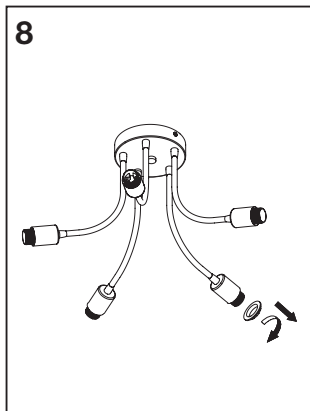

Ⓓ 1) Eignung der Wand/Decke prüfen. Wenn Sie sich nicht sicher sind, lassen Sie sich beraten. 2) Lampen nicht inbegriffen Ⓢ 1) Check wall/ceiling for suitability. If uncertain, seek professional advice. 2) Lamps not included Ⓢ 1) Vérifiez l'adéquation du mur/plafond. En cas d'incertitude, demandez conseil à un professionnel. 2) Ampoules non incluses Ⓢ 1) Controllare l'idoneità della parete o del soffitto. In caso di dubbi, consultare un professionista. 2) Lampadine non incluse Ⓢ 1) Compruebe la idoneidad de la pared o el techo. Si no está seguro, busque asesoramiento profesional. 2) Lámparas no incluidas Ⓢ 1) Verifique a adequação da parede/teto. Se não tiver a certeza, procure aconselhamento profissional. 2) Lâmpadas não incluídas Ⓢ 1) Ελέγξτε τον τοίχο/την οροφή ως προς την καταλληλότητα. Σε περίπτωση αμφιβολίας, ζητήστε επαγγελματική συμβουλή. 2) Οι λάμπες δεν περιλαμβάνονται Ⓢ 1) Controleer wand/plafond op geschiktheid. Als u niet zeker bent, vraag dan professioneel advies. 2) Lampen niet inbegrepen Ⓢ 1) Kontrollera vägg/tak för lämplighet. Om du är osäker, sök professionell rådgivning. 2) Lampor ingår ej Ⓢ 1) Tarkista seinän/katon sopivuus. Jos olet epävarma, kysy neuvoa ammattilaiselta. 2) Lamput eivät sisälly toimitukseen Ⓢ 1) Sjekk om veggens/taket egner seg. Oppsøk profesjonell rådgivning dersom du er usikker. 2) Lampen følger ikke med Ⓢ 1) Kontroller væg/loft for egnethed. Hvis du er usikker, skal du søge professionel rådgivning. 2) Pærer ikke inkluderet Ⓢ 1) Zkontrolujte vhodnost stěny/stropu. Pokud si nejste jisti, vyhledejte odbornou radu. 2) Lampy nejsou součástí dodávky Ⓢ 1) Проверьте стену/потолок на пригодность. Если у вас есть сомнения, обратитесь за профессиональной консультацией. 2) Лампы в комплект не входят Ⓢ 1) Ellenőrizze a fal/mennyezet alkalmasságát. Ha bizonytalan, kérjen szakember tanácsot. 2) A lámpák nem tartoznak a csomaghoz Ⓢ 1) Sprawdź, czy ściana/sufit nadają się do montażu. W razie wątpliwości zasięgnij porady wykwalifikowanej osoby. 2) Lampki nie są częścią zestawu Ⓢ 1) Skontrolujte vhodnosť steny/stropu. Ak si nie ste istí, vyhľadajte odbornú pomoc. 2) Lampy nie sú zahrnuté Ⓢ 1) Preverite primernost stene/stropa. Če niste prepričani, poiščite nasvet strokovnjaka. 2) Sijalke niso priložene Ⓢ 1) Duvann/tavanin uygun olup olmadığını kontrol edin. Emin değilseniz uzman bir kişiden destek alın. 2) Lambalar dahil değildir Ⓢ 1) Proveríte príkladnosť zida/stropa. Ako niste sigurni, potražite stručni savjet. 2) Žarulje nisu uključene Ⓢ 1) Verificati dacă peretele/tavanul este adecvat. În caz de incertitudine, solicitați consultanță de specialitate. 2) Lămpile nu sunt incluse Ⓢ 1) Проверете пригодността на стената/тавана. Ако не сте сигурни, потърсете професионален съвет. 2) Лампите не са включени в комплекта Ⓢ 1) Kontrolli seinale/lakke sobivust. Kahtluse korral küsi professionaalilt nõu. 2) Ei sisalda lampe Ⓢ 1) Patikrinkite sienos/lubų tinkamumą. Jei kyla abejonų, kreipkitės į specialistą. 2) Lempos nepriedamos Ⓢ 1) Pārbaudiet sienu/griestu piemērotību. Neskaidrību gadījumā meklējiet profesionālu padomu. 2) Lampas nav iekļautas Ⓢ 1) Proverite pogodnost zida/plafona. Ako niste sigurni, potražite stručni savet. 2) Sijalice nisu uključene Ⓢ 1) Перевірте відповідність стіни/стелі. Якщо ви не впевнені, зверніться за професійною консультацією. 2) Лампи в комплект не входять Ⓢ 1) Қабырғаның/тебенің жарамдылығын тексеріңіз. Егер сенімді болмасаңыз, кәсіби кеңеске жүгініңіз. 2) Шамдар жинаққа кірмеген