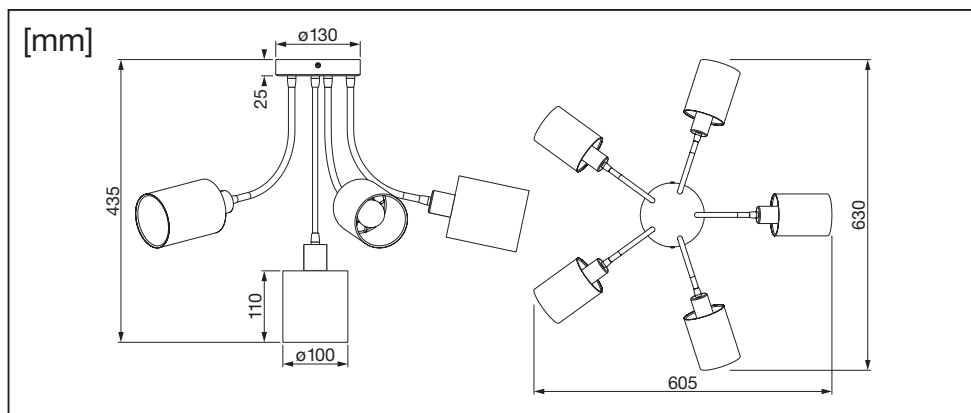

DECOR FELT WEAVING CEILING 5XE14

LEDVANCE

ILB

	EAN	W _{max.}	h x d _{max.}	IP	°(°C)	V~	Hz	
DECOR FELT WEAVING CANS CLG 5XE14	4058075839120	5x10	100x45 mm	20	-20...+40	220-240V	50/60	E14

DECOR FELT WEAVING CEILING 5XE14