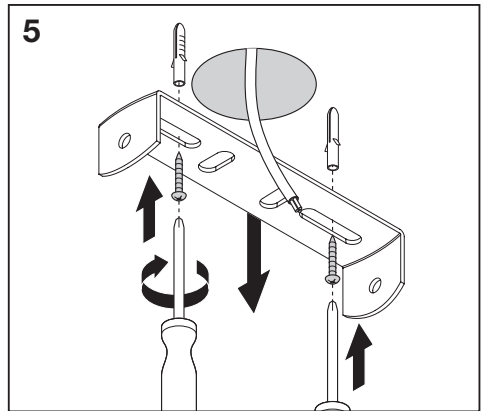

DECOR FELT WEAVING CEILING 5XE14