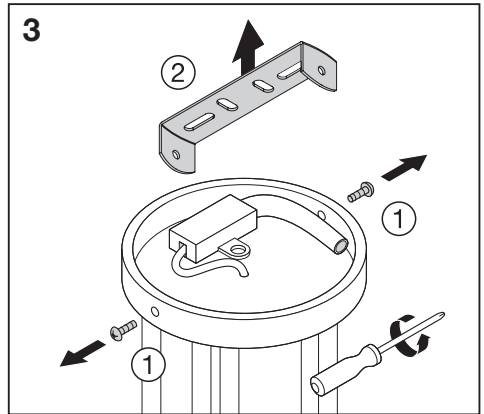

DECOR FELT WEAVING CEILING 5XE14