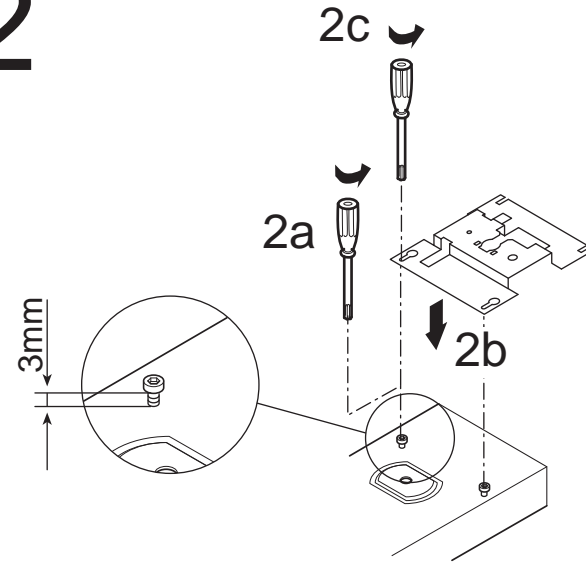

Siteco Rasterleuchte
Siteco louver luminaire

Verbinder / connector

5LF912 0-5/6 B (A)

5LF914.-1/2 (A)

5LF915/917 .-1 (A)

5LF916/918 .-1 (A)

1

2