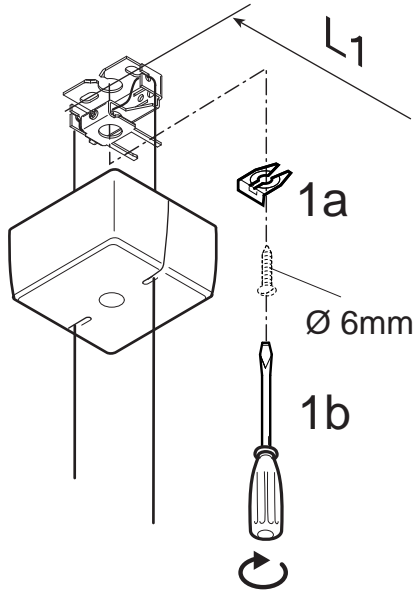

Siteco Rasterleuchte
Siteco louver luminaire

Verbinder / connector

5LF912 0-5/6 B (A)

5LF914.-1/2 (A)

5LF915/917 .-1 (A)

5LF916/918 .-1 (A)

1

2