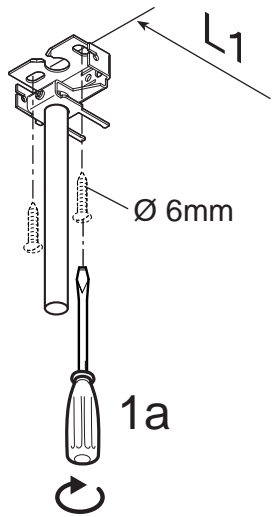

Siteco Rasterleuchte
Siteco louver luminaire

Verbinder / connector

5LF912 0-5/6 B (A)

5LF914.-1/2 (A)

5LF915/917 .-1 (A)

5LF916/918 .-1 (A)

1

2