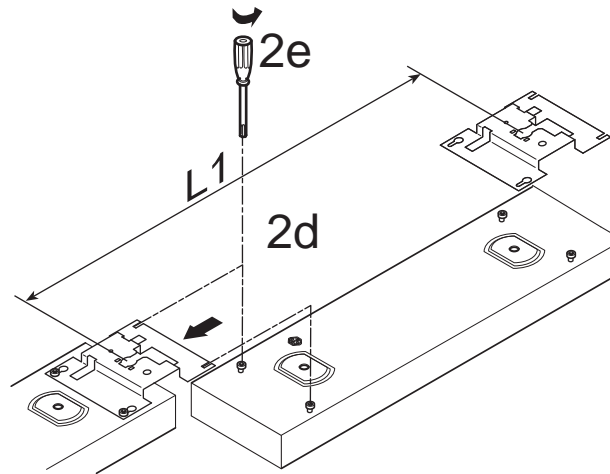

Siteco Rasterleuchte
Siteco louver luminaire

Verbinder / connector

5LF912 0-5/6 B (A)

5LF914.-1/2 (A)

5LF915/917 .-1 (A)

5LF916/918 .-1 (A)

1

2