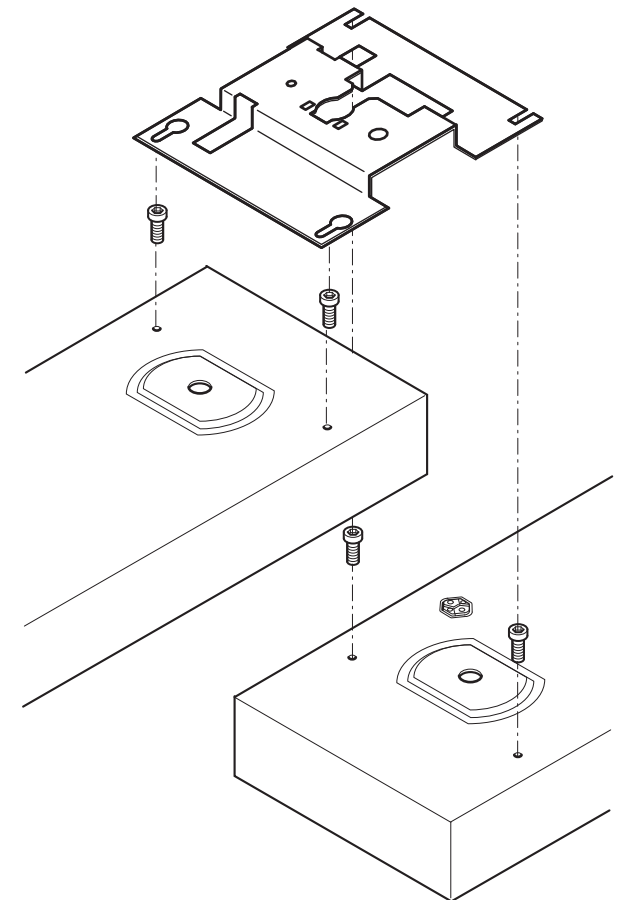

Siteco Rasterleuchte
Siteco louver luminaire

Verbinder / connector

5LF912 0-5/6 B (A)

5LF914.-1/2 (A)

5LF915/917 .-1 (A)

5LF916/918 .-1 (A)

1

2