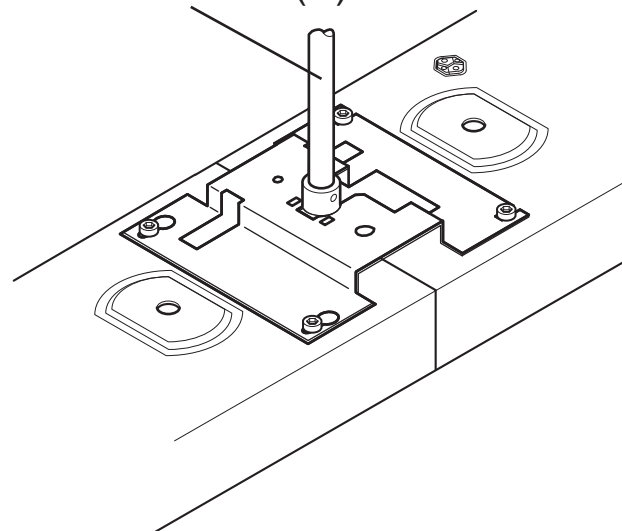

Siteco Rasterleuchte
Siteco louver luminaire

Verbinder / connector

5LF912 0-5/6 B (A)

5LF914.-1/2 (A)

5LF915/917 .-1 (A)

5LF916/918 .-1 (A)

1

2