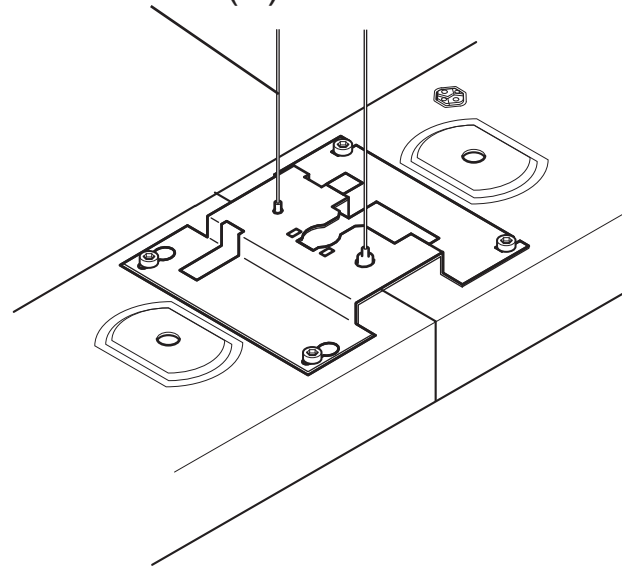

Siteco Rasterleuchte
Siteco louver luminaire

Verbinder / connector

5LF912 0-5/6 B (A)

5LF914.-1/2 (A)

5LF915/917 .-1 (A)

5LF916/918 .-1 (A)

1

2