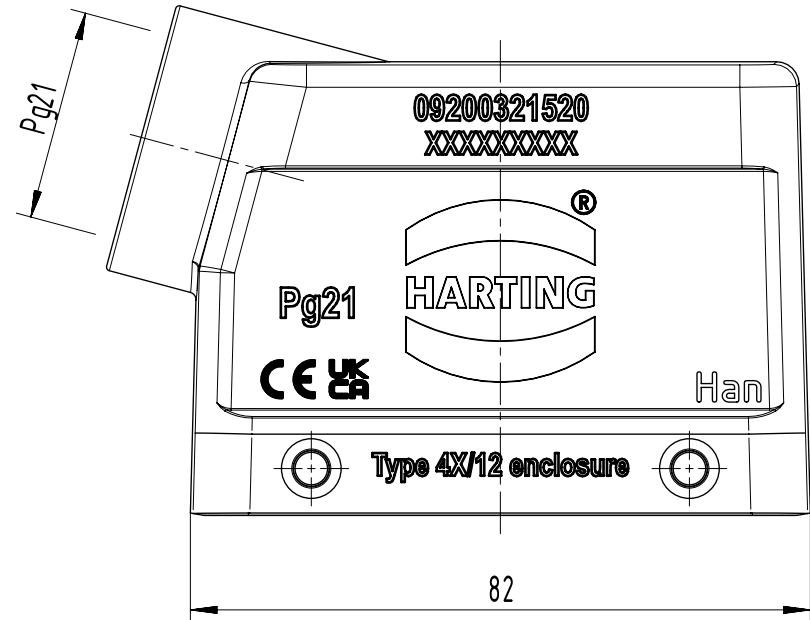

1 2 3 4 5 6

A

B

C

D

	All Dimensions in mm Original Size DIN A4		Scale 1:1	Free size tol.		Ref.
	All rights reserved Department EL PD		Created by HOLLERT	Inspected by GERB	Standardisation	Sub.
HARTING D-32339 Espelkamp			Title Han A Hood Side Entry LC 4 Pegs PG 21			Date 13-Mar-2025
			Type TB		Number 09200321520	State 40 - Released
						Doc-Key / ECM-Nr. 100614635/UGD/000/E 500000253326
						Rev. E
						Page 1/1