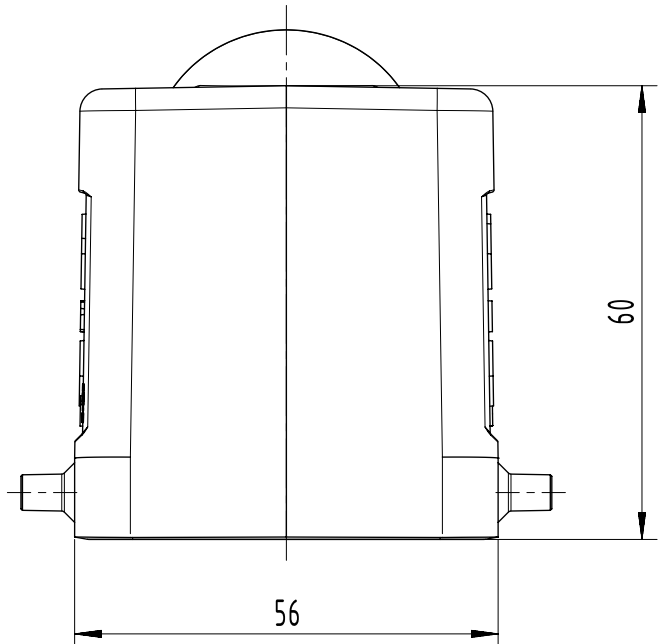

1 2 3 4 5 6

A

B

C

D

	All Dimensions in mm Original Size DIN A4		Scale 1:1	Free size tol.		Ref.
	All rights reserved Department EL PD		Created by HOLLERT	Inspected by GERB	Standardisation	Sub.
HARTING D-32339 Espelkamp			Title Han A Hood Side Entry LC 4 Pegs PG 21			Date 13-Mar-2025
			Type TB		Number 09200321520	State 40 - Released
						Doc-Key / ECM-Nr. 100614635/UGD/000/E 500000253326
						Rev. E
						Page 1/1