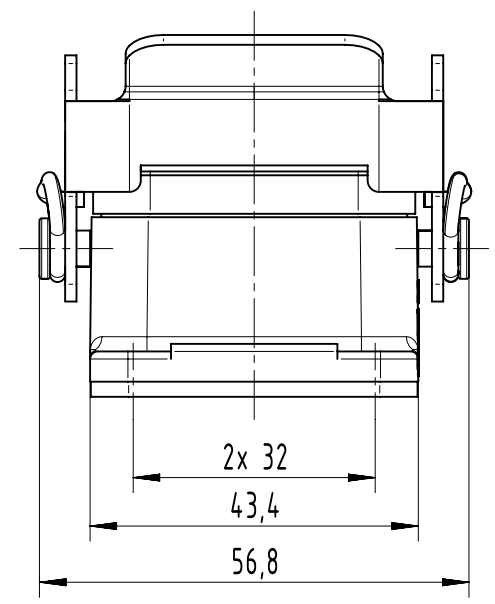

1 2 3 4 5 6

A

B

C

D

	All Dimensions in mm Original Size DIN A4	Scale	Free size tol.		Ref.	
		1:1			Sub.	
	All rights reserved Department EL PD	Created by	Inspected by	Standardisation	Date	State
		hellmann	schnieder		12-Aug-2024	40 - Released
		Title				Doc-Key / ECM-Nr.
		Han 10M-HBM-DL				DS00184404
HARTING D-32339 Espelkamp		Type	Design Number	SAP Mat. Number	Rev.	Page
		TB	DS00184404	09370100301	E	1/1