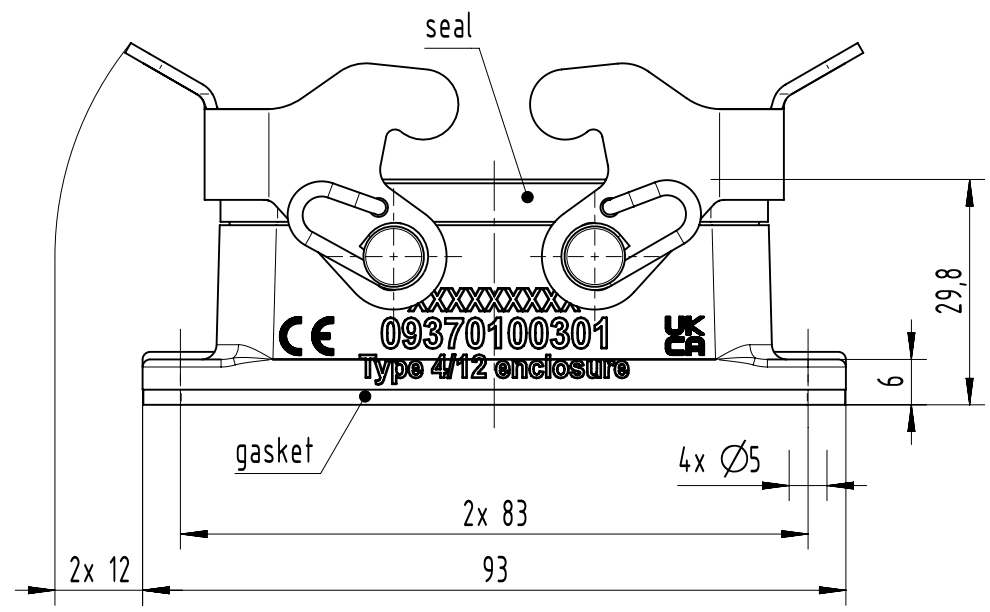

1 2 3 4 5 6

A

B

C

D

	All Dimensions in mm Original Size DIN A4	Scale	Free size tol.		Ref.	
		1:1			Sub.	
	All rights reserved Department EL PD	Created by	Inspected by	Standardisation	Date	State
		hellmann	schnieder		12-Aug-2024	40 - Released
		Title				Doc-Key / ECM-Nr.
		Han 10M-HBM-DL				DS00184404
HARTING D-32339 Espelkamp		Type	Design Number	SAP Mat. Number	Rev.	Page
		TB	DS00184404	09370100301	E	1/1