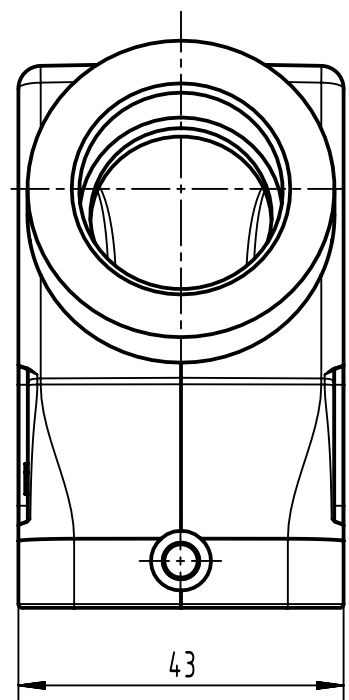

1 2 3 4 5 6

A

B

C

D

	All Dimensions in mm Original Size DIN A4	Scale	Free size tol.		Ref.	
		1:1			Sub.	
	All rights reserved Department EL PD	Created by	Inspected by	Standardisation	Date	State
		101644	GERB		2023-11-23	Final Release
HARTING D-32339 Espelkamp		Title			Doc-Key / ECM-Nr.	
		Han B Hood Side Entry HC 2 Pegs PG 21			100519289/UGD/000/F 500000258203	
		Type	Number	Rev.	Page	
		TB	09 30 006 0542	F	1/1	