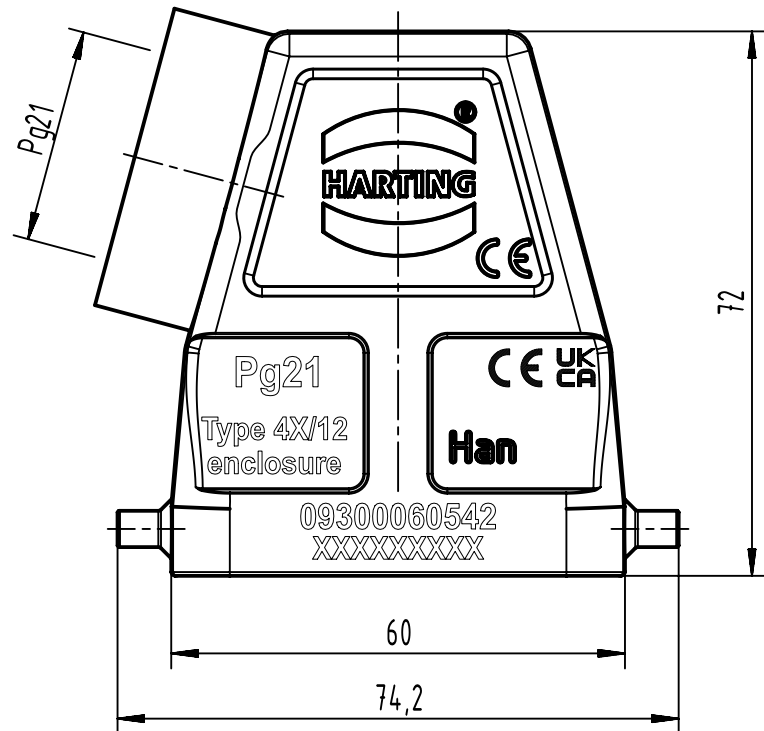

1 2 3 4 5 6

A

B

C

D

	All Dimensions in mm Original Size DIN A4	Scale	Free size tol.		Ref.	
		1:1			Sub.	
	All rights reserved Department EL PD	Created by	Inspected by	Standardisation	Date	State
		101644	GERB		2023-11-23	Final Release
HARTING D-32339 Espelkamp		Title			Doc-Key / ECM-Nr.	
		Han B Hood Side Entry HC 2 Pegs PG 21			100519289/UGD/000/F 500000258203	
		Type	Number	Rev.	Page	
		TB	09 30 006 0542	F	1/1	