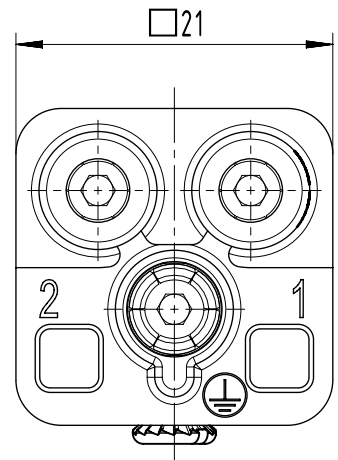

1 2 3 4 5 6

A

B

C

D

insert fixing screw M3x6 enclosed separately

	All Dimensions in mm Original Size DIN A4	Scale 2:1		Free size tol.		Ref.	
		Created by 100887		Inspected by SUNDERMEIER		Standardisation SAP_WFRT	
	All rights reserved Department EL PD	Date 27-Mar-2025		State 40 - Released		Doc-Key / ECM-Nr. 100108698/UGD/009/B 500000225850	
		Title Han Q2/0-f		Type TB		Number 29120022751	
HARTING D-32339 Espelkamp							