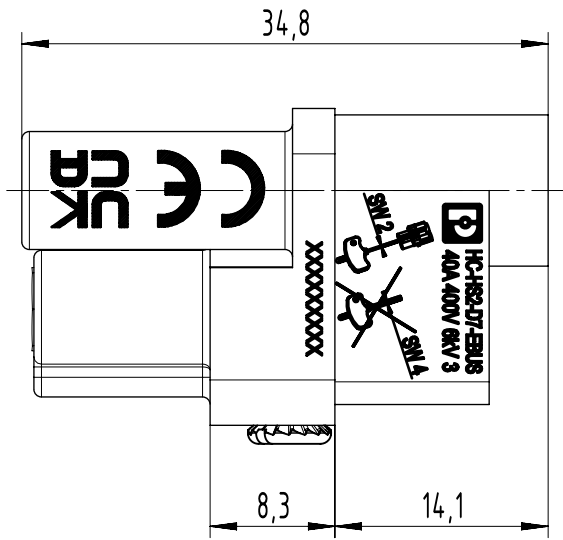

1 2 3 4 5 6

A

B

C

D

insert fixing screw M3x6 enclosed separately

	All Dimensions in mm Original Size DIN A4	Scale 2:1		Free size tol.		Ref.	
		Created by 100887		Inspected by SUNDERMEIER		Standardisation SAP_WFRT	
	All rights reserved Department EL PD	Date 27-Mar-2025		State 40 - Released		Doc-Key / ECM-Nr. 100108698/UGD/009/B 500000225850	
		Title Han Q2/0-f		Type TB		Number 29120022751	
HARTING D-32339 Espelkamp							