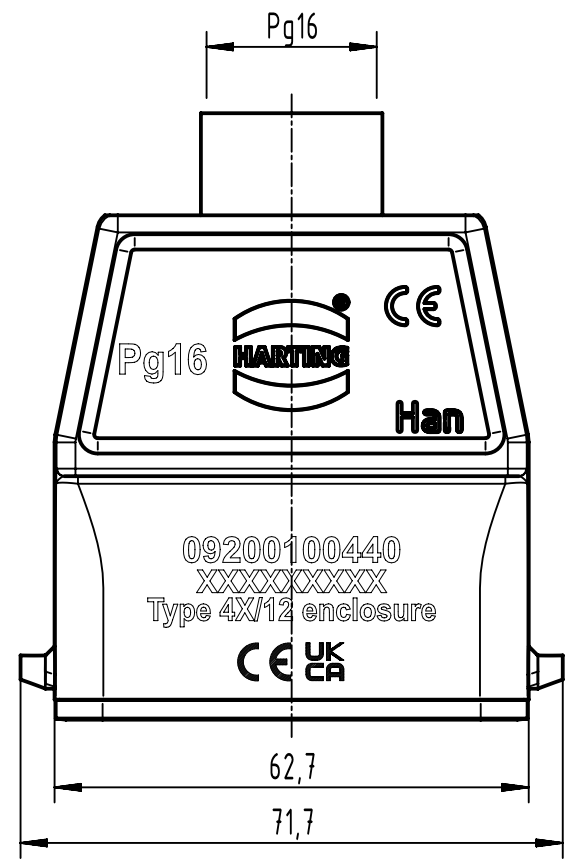

1 2 3 4 5 6

A

B

C

D

	All Dimensions in mm Original Size DIN A4		Scale 1:1	Free size tol.		Ref.
						Sub.
	All rights reserved		Created by HOLLERT	Inspected by GERB	Standardisation	Date 2023-08-09
	Department EL PD		Title Han 10A-HTE-HC-for SL-Pg16			State Approved
HARTING D-32339 Espelkamp			Type TB	Number 09 20 010 0440		Doc-Key / ECM-Nr. 100189384 / UGD/004/F 500000250391
					Rev. F	Page 1/1