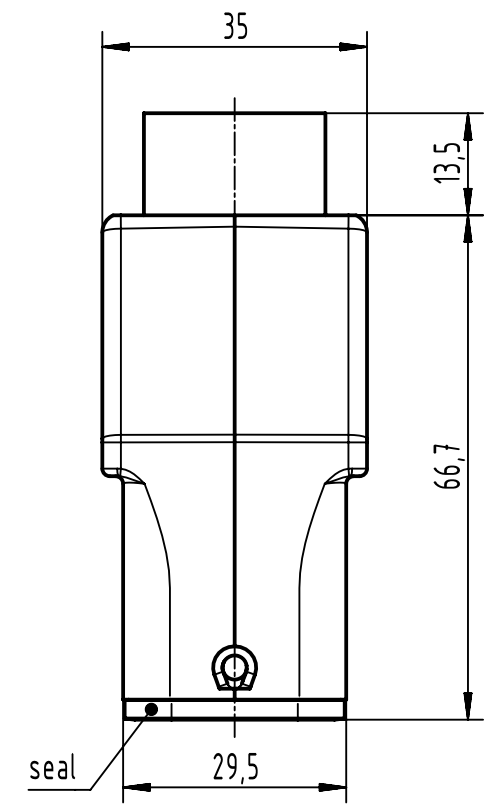

1 2 3 4 5 6

A

B

C

D

	All Dimensions in mm Original Size DIN A4		Scale 1:1	Free size tol.		Ref.
						Sub.
	All rights reserved		Created by HOLLERT	Inspected by GERB	Standardisation	Date 2023-08-09
	Department EL PD		Title Han 10A-HTE-HC-for SL-Pg16			State Approved
HARTING D-32339 Espelkamp			Type TB	Number 09 20 010 0440		Doc-Key / ECM-Nr. 100189384 / UGD/004/F 500000250391
					Rev. F	Page 1/1