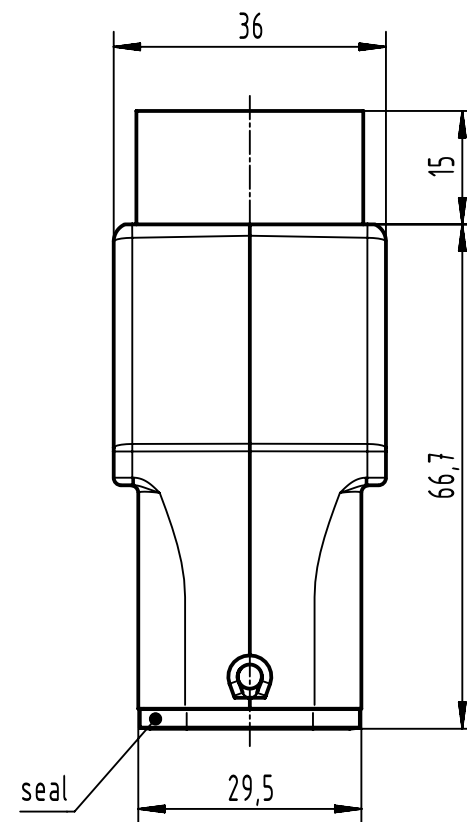

1 2 3 4 5 6

A

B

C

D

	All Dimensions in mm Original Size DIN A4		Scale 1:1	Free size tol.		Ref.	
						Sub.	
	All rights reserved		Created by HOLLERT	Inspected by GERB	Standardisation	Date 24-Mar-2025	State 40 - Released
	Department EL PD		Title Han 10A-HTE-HC-for SL-Pg21			Doc-Key / ECM-Nr. 100189394/UGD/004/F 500000250391	
HARTING D-32339 Espelkamp			Type TB	Number 09200100441		Rev. F	Page 1/1