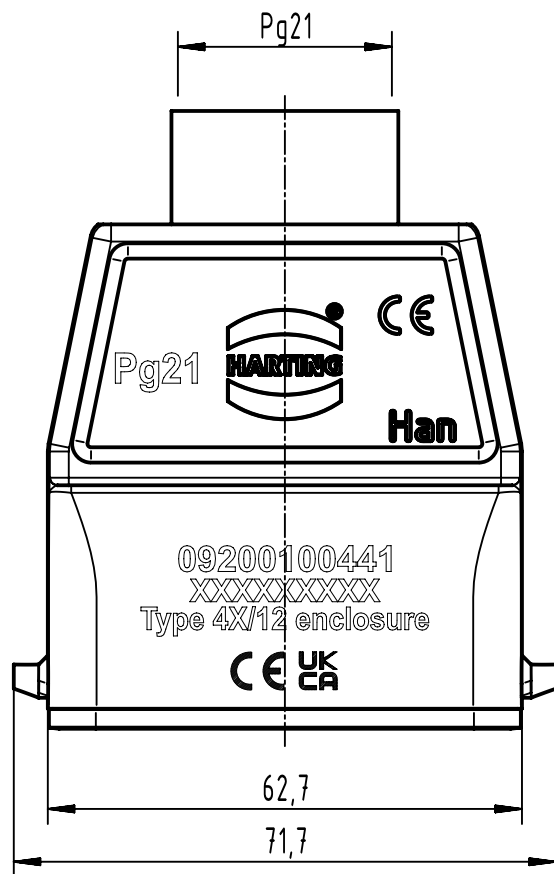

1 2 3 4 5 6

A

B

C

D

	All Dimensions in mm Original Size DIN A4		Scale 1:1	Free size tol.		Ref.	
						Sub.	
	All rights reserved		Created by HOLLERT	Inspected by GERB	Standardisation	Date 24-Mar-2025	State 40 - Released
	Department EL PD		Title Han 10A-HTE-HC-for SL-Pg21			Doc-Key / ECM-Nr. 100189394/UGD/004/F 500000250391	
HARTING D-32339 Espelkamp			Type TB	Number 09200100441		Rev. F	Page 1/1