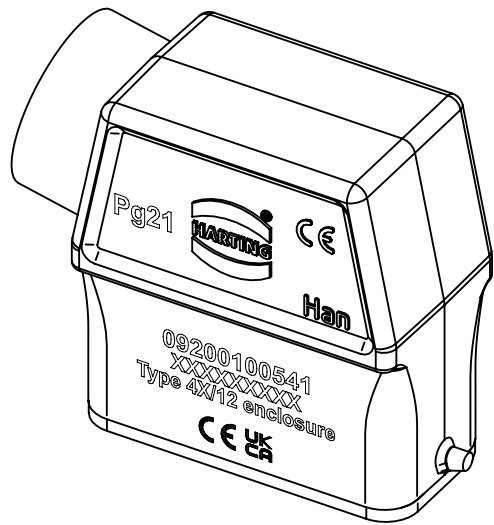

A

B

C

D

	All Dimensions in mm Original Size DIN A4	Scale 1:1		Free size tol.		Ref.	
		Created by HOLLERT		Inspected by GERB		Standardisation	
	All rights reserved Department EL PD	Title Han 10A-HSE-HC-for SL-Pg21				Doc-Key / ECM-Nr. 100189405/UGD/004/E 500000250471	
		HARTING D-32339 Espelkamp		Type TB	Number 09200100541		Rev. E