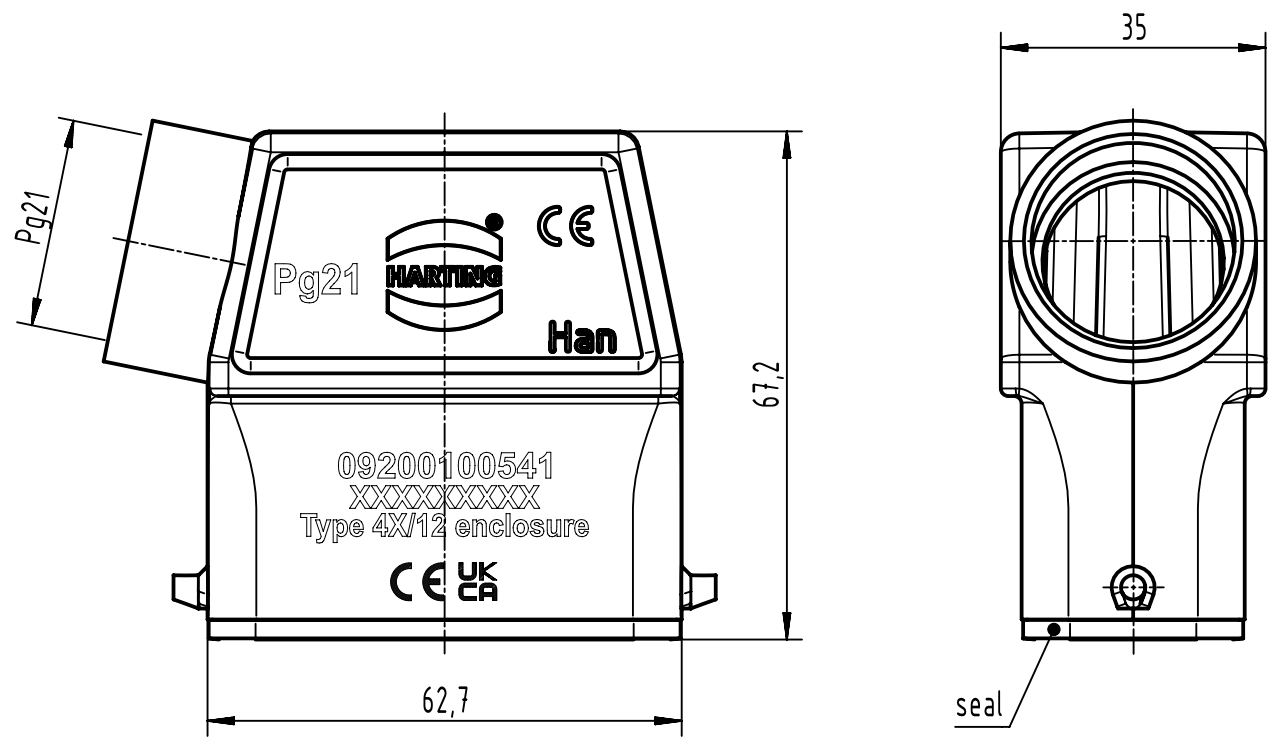

A

B

C

D

	All Dimensions in mm Original Size DIN A4	Scale 1:1		Free size tol.		Ref.	
		Created by HOLLERT		Inspected by GERB		Standardisation	
	All rights reserved Department EL PD	Title Han 10A-HSE-HC-for SL-Pg21				Doc-Key / ECM-Nr. 100189405/UGD/004/E 500000250471	
		HARTING D-32339 Espelkamp		Type TB	Number 09200100541		Rev. E