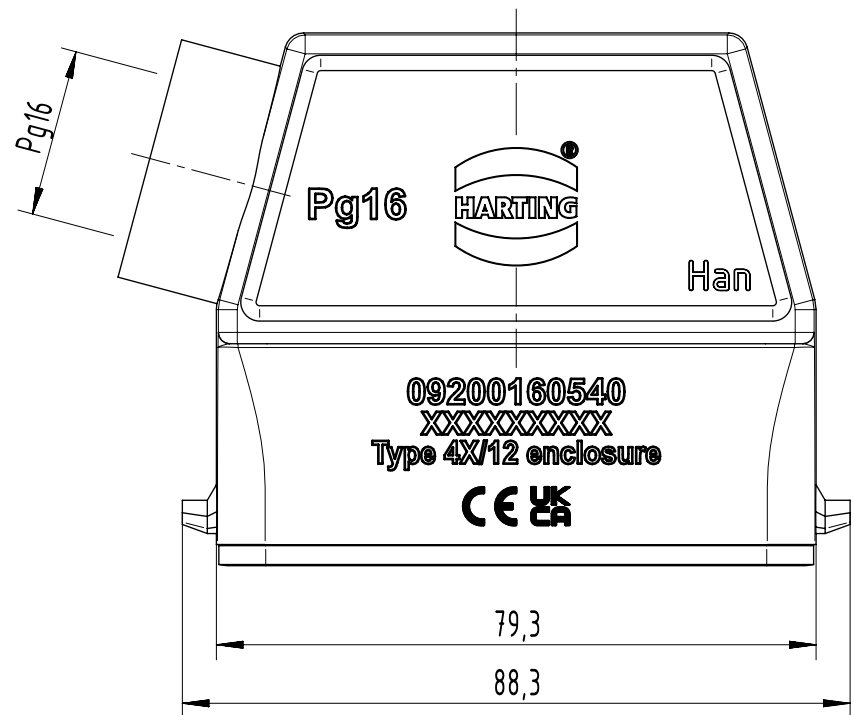

1 2 3 4 5 6

A  
B  
C  
D

	All Dimensions in mm Original Size DIN A4	Scale 1:1		Free size tol.		Ref.		
		Created by HOLLERT		Inspected by GERB		Standardisation		Date 19-Mar-2025
	All rights reserved		Title Han A Hood Side Entry HC 2 Pegs PG 16				Doc-Key / ECM-Nr. 100189910/UGD/004/E 500000250698	
	Department EL PD		Type TB		Number 09200160540		Rev. E Page 1/1	
HARTING		D-32339 Espelkamp						