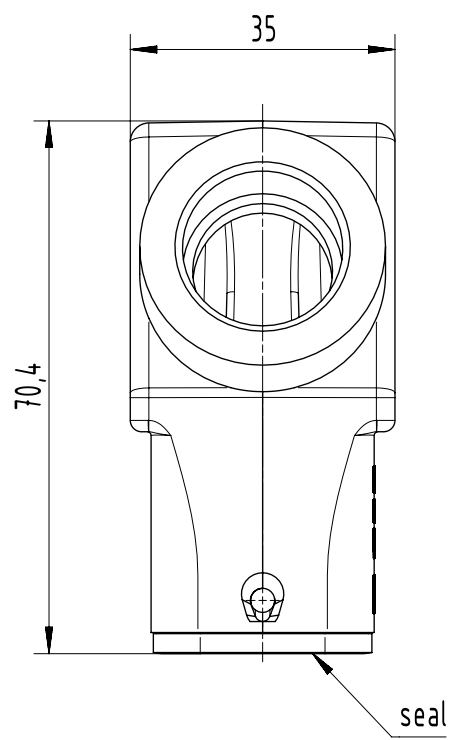

1 2 3 4 5 6

A  
B  
C  
D

	All Dimensions in mm Original Size DIN A4	Scale 1:1		Free size tol.		Ref.		
		Created by HOLLERT		Inspected by GERB		Standardisation		Date 19-Mar-2025
	All rights reserved		Title Han A Hood Side Entry HC 2 Pegs PG 16				Doc-Key / ECM-Nr. 100189910/UGD/004/E 500000250698	
	Department EL PD		Type TB		Number 09200160540		Rev. E Page 1/1	
HARTING		D-32339 Espelkamp						