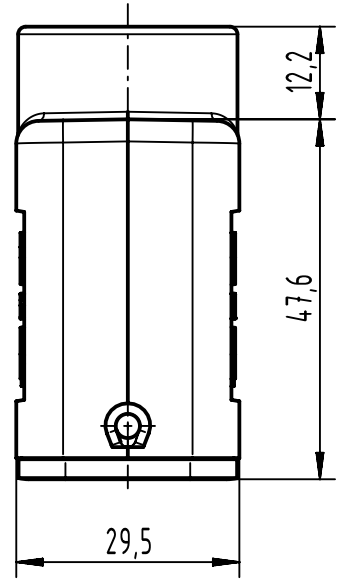

A

B

C

D

	All Dimensions in mm Original Size DIN A4		Scale 1:1	Free size tol.		Ref.		
						Sub.		
	All rights reserved		Created by HOLLERT	Inspected by GERB	Standardisation	Date 2023-09-07	State Approved	
	Department EL PD		Title Han 16A-gg-16				Doc-Key / ECM-Nr. 100087414/UGD/005/D 500000252844	
HARTING D-32339 Espelkamp			Type TB	Number 09 20 016 1441			Rev. D	Page 1/1