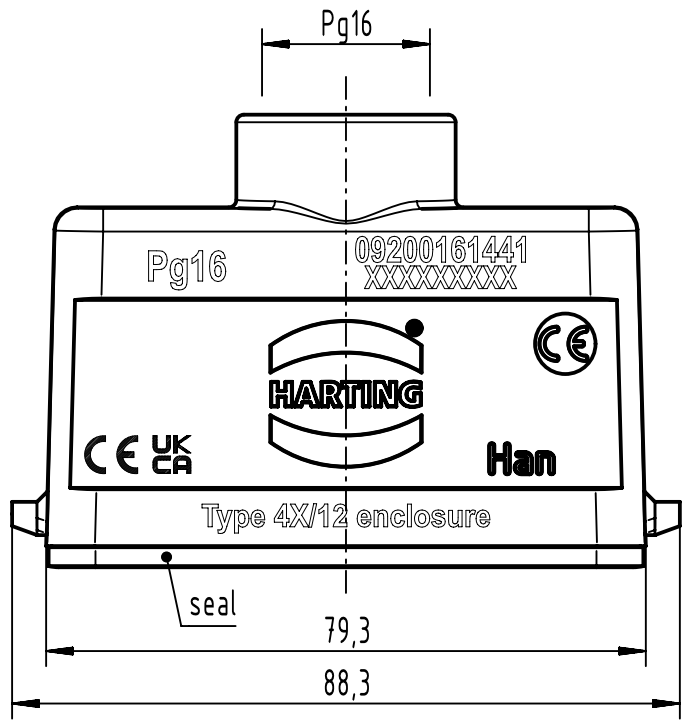

A

B

C

D

	All Dimensions in mm Original Size DIN A4		Scale 1:1	Free size tol.		Ref.		
						Sub.		
	All rights reserved		Created by HOLLERT	Inspected by GERB	Standardisation	Date 2023-09-07	State Approved	
	Department EL PD		Title Han 16A-gg-16				Doc-Key / ECM-Nr. 100087414/UGD/005/D 500000252844	
HARTING D-32339 Espelkamp			Type TB	Number 09 20 016 1441			Rev. D	Page 1/1