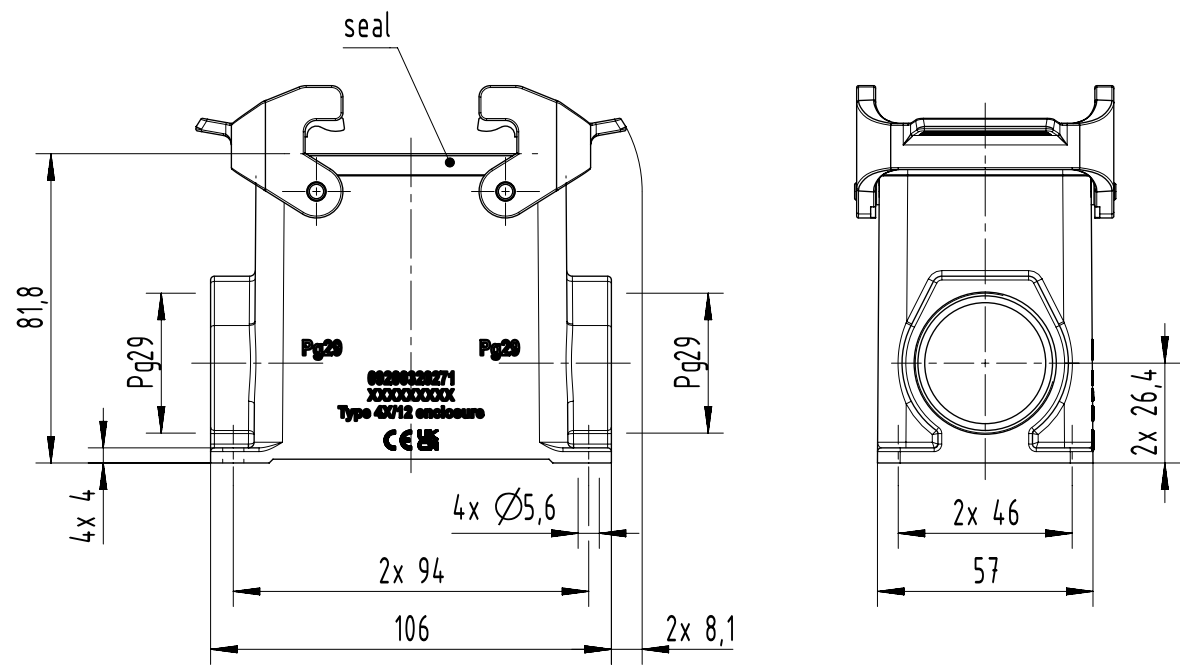

1 2 3 4 5 6

A

B

C

D

	All Dimensions in mm Original Size DIN A4	Scale 1:2		Free size tol.		Ref.	
						Sub. TB 09 20 032 0271 v. 26.01.11	
	All rights reserved Department EL PD	Created by HOLLERT	Inspected by GERB	Standardisation		Date 21-Mar-2025	State 40 - Released
		Title Han A Base Surface HC 2 Levers 2 Entries					
HARTING D-32339 Espelkamp		Type TB	Number 09200320271			Rev. C	Page 1/1