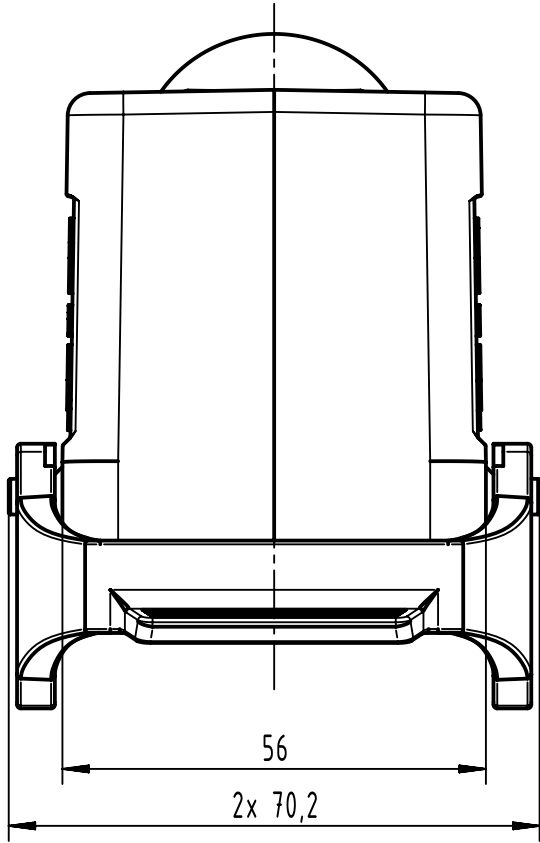

1 2 3 4 5 6

A

B

C

D

	All Dimensions in mm Original Size DIN A4		Scale 1:1	Free size tol.		Ref.		
						Sub.		
	All rights reserved		Created by HOLLERT	Inspected by GERB	Standardisation	Date 2023-09-15	State Approved	
	Department EL PD		Title Han A Hood Side Entry LC 2 Levers PG 21				Doc-Key / ECM-Nr. 100110822/UGD/005/E 500000253326	
HARTING D-32339 Espelkamp			Type TB	Number 09 20 032 1530			Rev. E	Page 1/1