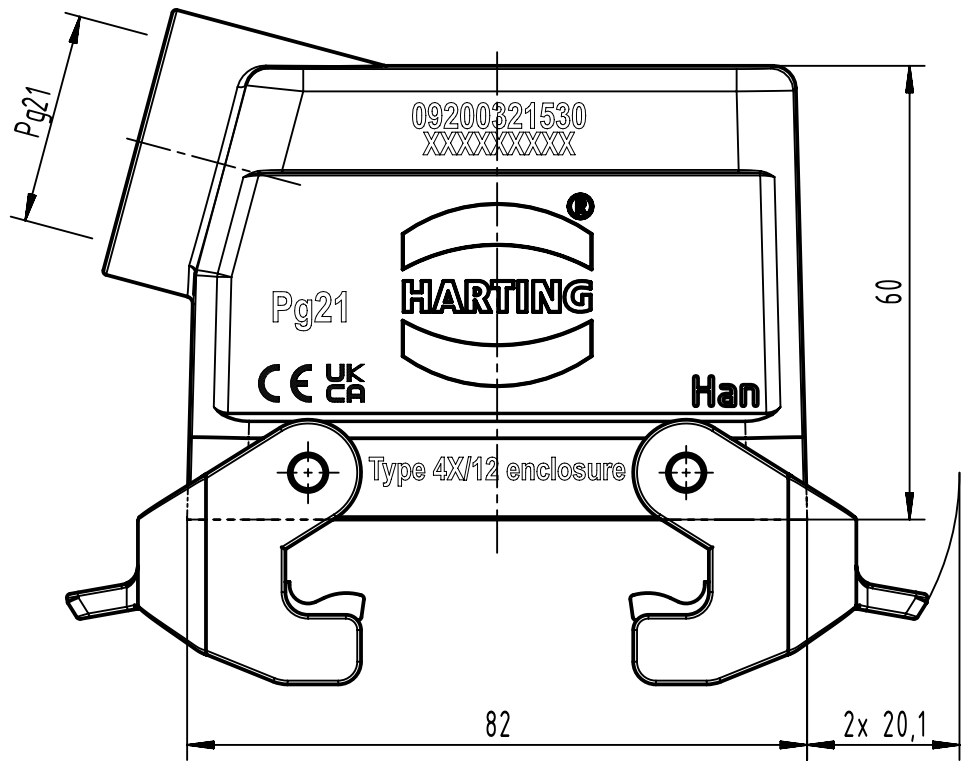

1 2 3 4 5 6

A

B

C

D

	All Dimensions in mm Original Size DIN A4		Scale 1:1	Free size tol.		Ref.		
						Sub.		
	All rights reserved		Created by HOLLERT	Inspected by GERB	Standardisation	Date 2023-09-15	State Approved	
	Department EL PD		Title Han A Hood Side Entry LC 2 Levers PG 21				Doc-Key / ECM-Nr. 100110822/UGD/005/E 500000253326	
HARTING D-32339 Espelkamp			Type TB	Number 09 20 032 1530			Rev. E	Page 1/1