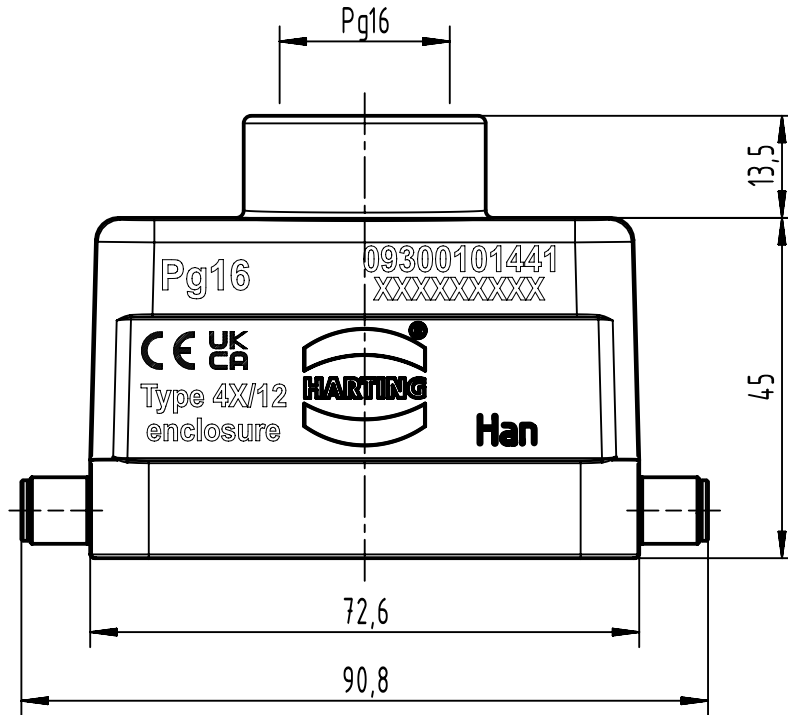

A

B

C

D

	All Dimensions in mm Original Size DIN A4		Scale 1:1	Free size tol.		Ref.	
						Sub.	
	All rights reserved		Created by spreenb	Inspected by gerb	Standardisation	Date 29-Oct-2025	State 40 - Released
	Department EL PD		Title Han B Hood Top Entry LC 2 Reels PG 16				Doc-Key / ECM-Nr. DS00186546
HARTING D-32339 Espelkamp			Type TB	Design Number DS00186546	SAP Mat. Number 09300101441	Rev. G	Page 1/1