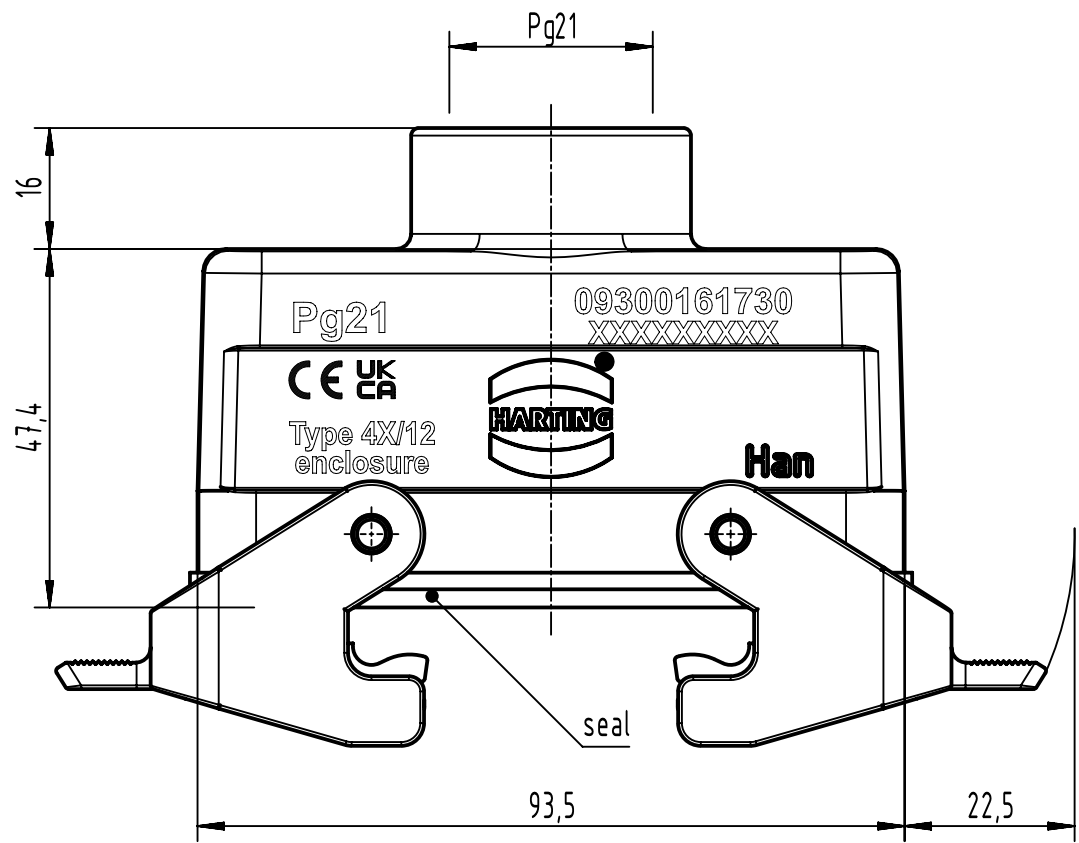

1 2 3 4 5 6

A

B

C

D

 All Dimensions in mm Original Size DIN A4	Scale 1:1	Free size tol.		Ref.		
	 All rights reserved Department EL PD		Created by spreenb	Inspected by gerb	Standardisation	Date 06-Oct-2025
HARTING D-32339 Espelkamp			Title Han B Hood Coupler LC 2 Levers PG 21			Doc-Key / ECM-Nr. DS00186601
Type TB	Design Number DS00186601	SAP Mat. Number 09300161730	Rev. F	Page 1/1		