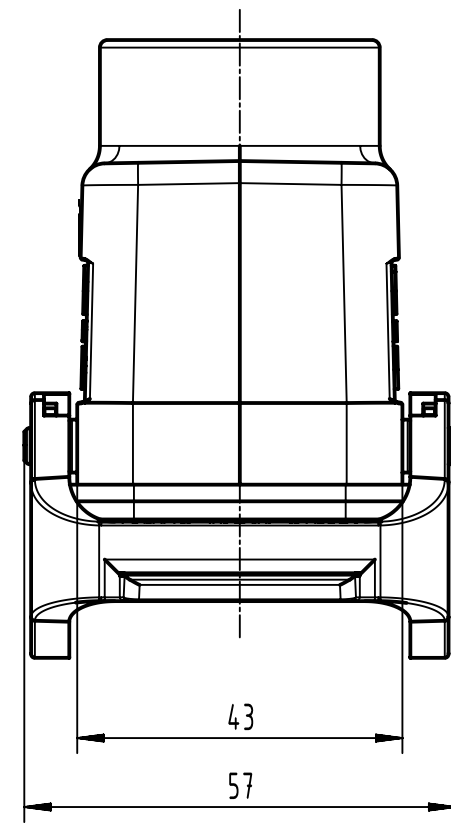

1 2 3 4 5 6

A

B

C

D

 All Dimensions in mm Original Size DIN A4	Scale 1:1	Free size tol.		Ref.		
	 All rights reserved Department EL PD		Created by spreenb	Inspected by gerb	Standardisation	Date 06-Oct-2025
HARTING D-32339 Espelkamp			Title Han B Hood Coupler LC 2 Levers PG 21			Doc-Key / ECM-Nr. DS00186601
Type TB	Design Number DS00186601	SAP Mat. Number 09300161730	Rev. F	Page 1/1		