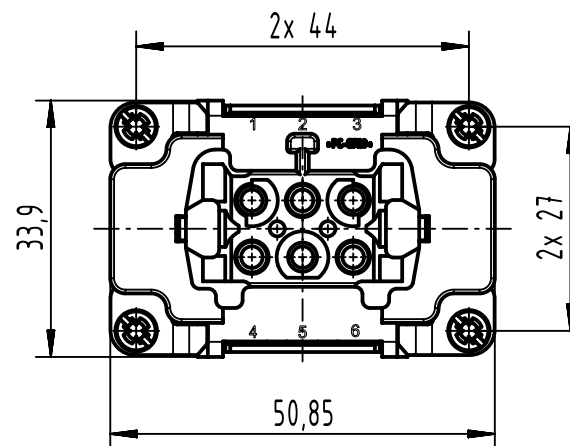

1 2 3 4 5 6

A

B

C

D

panel cut out

	All Dimensions in mm Original Size DIN A4		Scale 1:1	Free size tol.		Ref.	
						Sub.	
	All rights reserved		Created by lupu	Inspected by 100418	Standardisation	Date 22-Jul-2025	State 40 - Released
	Department EL PD		Title Han 6E-F-c			Doc-Key / ECM-Nr. DS00179731	
HARTING D-32339 Espelkamp			Type TB	Design Number DS00179731	SAP Mat. Number 09330062702	Rev. J	Page 1/1