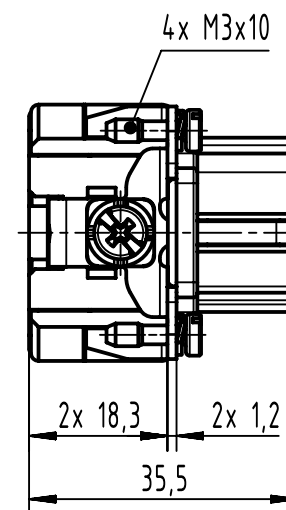

1 2 3 4 5 6

A

B

C

D

panel cut out

	All Dimensions in mm Original Size DIN A4		Scale 1:1	Free size tol.		Ref.	
						Sub.	
	All rights reserved		Created by lupu	Inspected by 100418	Standardisation	Date 22-Jul-2025	State 40 - Released
	Department EL PD		Title Han 6E-F-c			Doc-Key / ECM-Nr. DS00179731	
HARTING D-32339 Espelkamp			Type TB	Design Number DS00179731	SAP Mat. Number 09330062702	Rev. J	Page 1/1