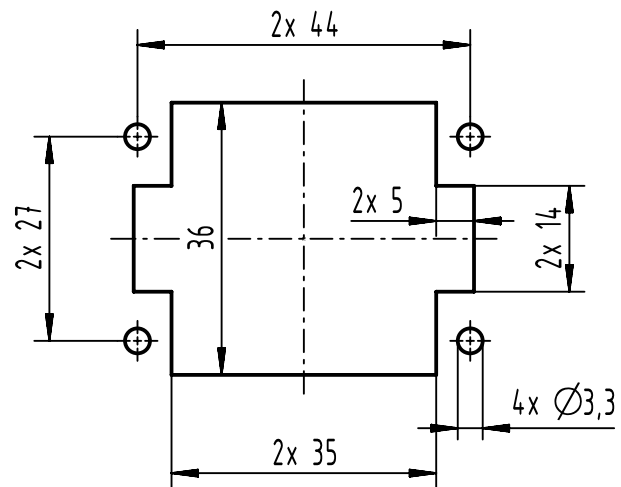

1 2 3 4 5 6

A

B

C

D

panel cut out

	All Dimensions in mm Original Size DIN A4		Scale 1:1	Free size tol.		Ref.	
						Sub.	
	All rights reserved		Created by lupu	Inspected by 100418	Standardisation	Date 22-Jul-2025	State 40 - Released
	Department EL PD		Title Han 6E-F-c			Doc-Key / ECM-Nr. DS00179731	
HARTING D-32339 Espelkamp			Type TB	Design Number DS00179731	SAP Mat. Number 09330062702	Rev. J	Page 1/1