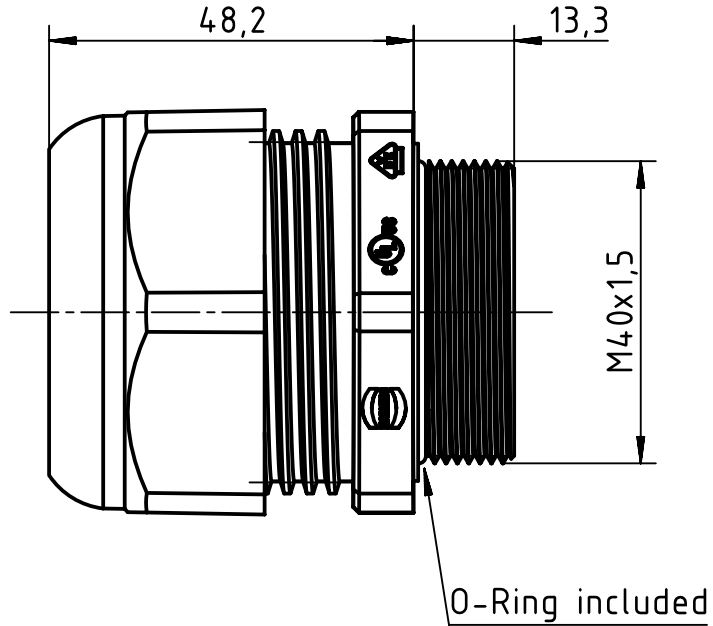

A

B

C

D

	All Dimensions in mm Original Size DIN A4		Scale 1:1	Free size tol.		Ref.	
						Sub.	
	All rights reserved		Created by 408997	Inspected by 404742	Standardisation	Date 11-Sep-2025	State 40 - Released
	Department EL PD		Title Han CGM-P M40x1,5 D. 20-26mm black				Doc-Key / ECM-Nr. DS00198135
HARTING D-32339 Espelkamp			Type TB	Design Number DS00198135	SAP Mat. Number 19000005188	Rev. C	Page 1/1