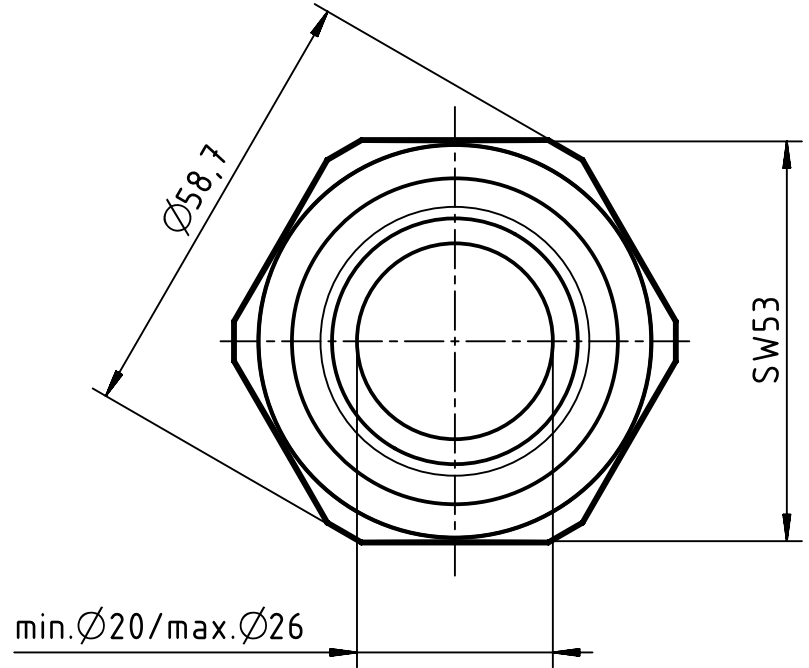

A

B

C

D

	All Dimensions in mm Original Size DIN A4		Scale 1:1	Free size tol.		Ref.	
						Sub.	
	All rights reserved		Created by 408997	Inspected by 404742	Standardisation	Date 11-Sep-2025	State 40 - Released
	Department EL PD		Title Han CGM-P M40x1,5 D. 20-26mm black				Doc-Key / ECM-Nr. DS00198135
HARTING D-32339 Espelkamp			Type TB	Design Number DS00198135	SAP Mat. Number 19000005188	Rev. C	Page 1/1