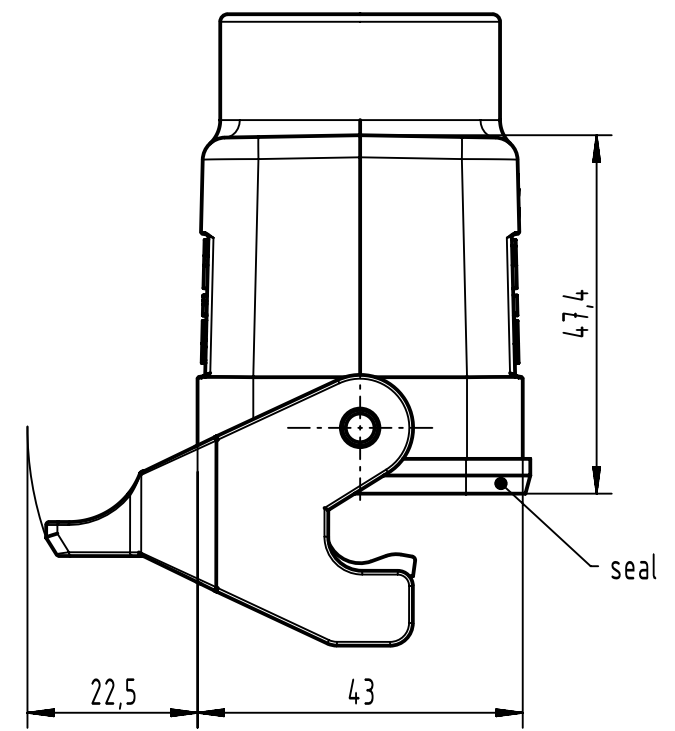

1 2 3 4 5 6

A

B

C

D

	All Dimensions in mm Original Size DIN A4		Scale 1:1	Free size tol.		Ref.	
						Sub.	
	All rights reserved		Created by spreenb	Inspected by gerb	Standardisation	Date 13-Oct-2025	State 40 - Released
	Department EL PD		Title Han B Hood Coupler LC 1 Lever M25				Doc-Key / ECM-Nr. DS00186697
HARTING D-32339 Espelkamp			Type TB	Design Number DS00186697	SAP Mat. Number 19300161751	Rev. F	Page 1/1