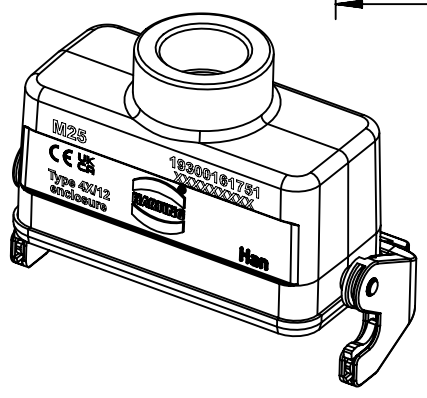

1 2 3 4 5 6

A

B

C

D

	All Dimensions in mm Original Size DIN A4		Scale 1:1	Free size tol.		Ref.	
						Sub.	
	All rights reserved		Created by spreenb	Inspected by gerb	Standardisation	Date 13-Oct-2025	State 40 - Released
	Department EL PD		Title Han B Hood Coupler LC 1 Lever M25				Doc-Key / ECM-Nr. DS00186697
HARTING D-32339 Espelkamp			Type TB	Design Number DS00186697	SAP Mat. Number 19300161751	Rev. F	Page 1/1