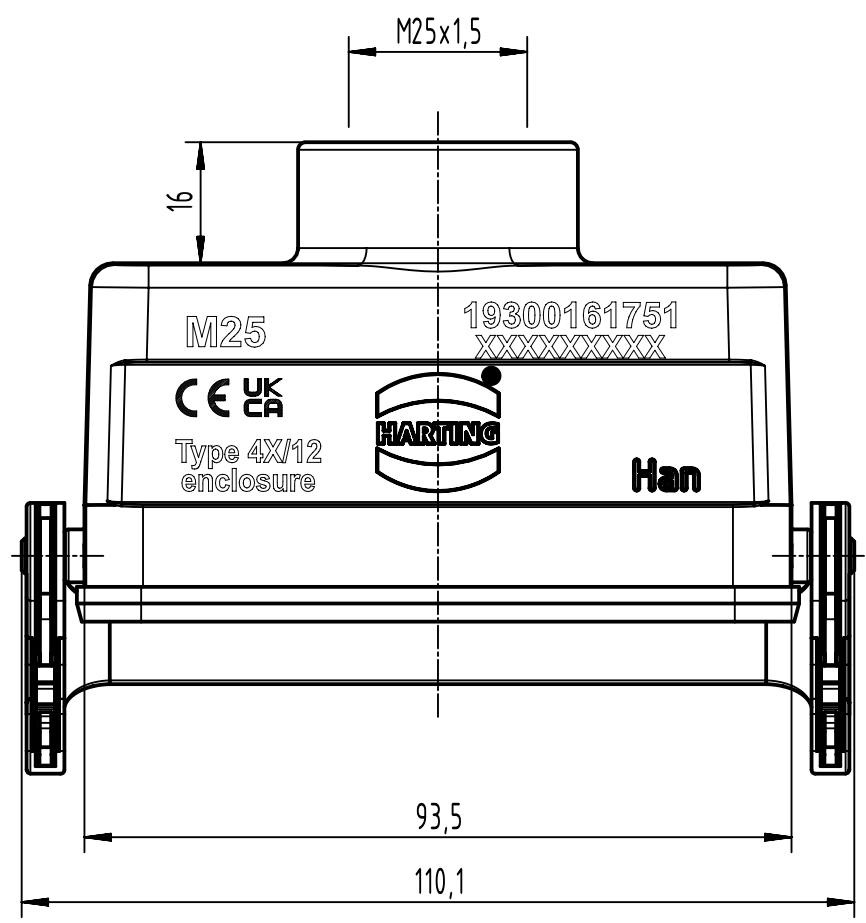

1 2 3 4 5 6

A

B

C

D

	All Dimensions in mm Original Size DIN A4		Scale 1:1	Free size tol.		Ref.	
						Sub.	
	All rights reserved		Created by spreenb	Inspected by gerb	Standardisation	Date 13-Oct-2025	State 40 - Released
	Department EL PD		Title Han B Hood Coupler LC 1 Lever M25				Doc-Key / ECM-Nr. DS00186697
HARTING D-32339 Espelkamp			Type TB	Design Number DS00186697	SAP Mat. Number 19300161751	Rev. F	Page 1/1