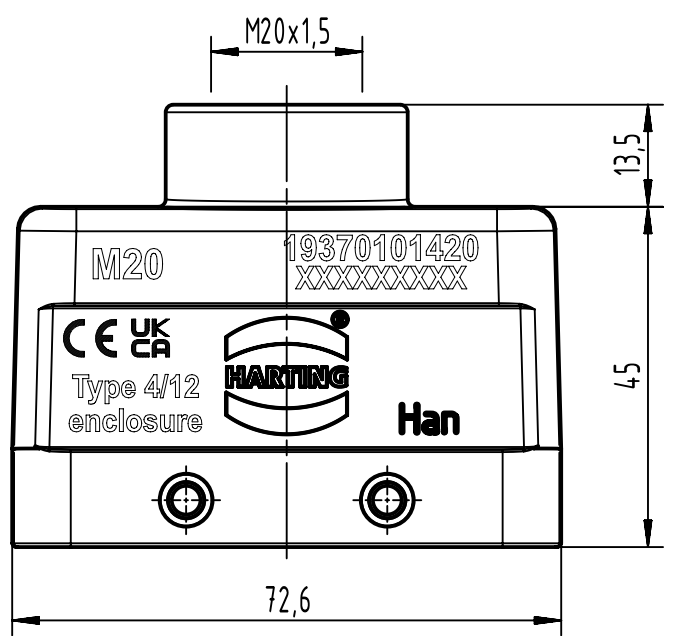

A

B

C

D

	All Dimensions in mm Original Size DIN A4		Scale 1:1	Free size tol.		Ref.	
						Sub.	
	All rights reserved		Created by spreenb	Inspected by gerb	Standardisation	Date 17-Oct-2025	State 40 - Released
	Department EL PD		Title Han 10M-gg-M20				Doc-Key / ECM-Nr. DS00186532
HARTING D-32339 Espelkamp			Type TB	Design Number DS00186532	SAP Mat. Number 19370101420	Rev. H	Page 1/1