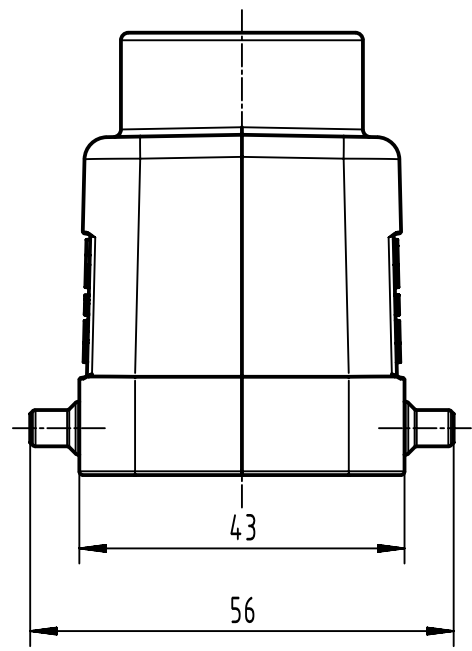

A

B

C

D

	All Dimensions in mm Original Size DIN A4		Scale 1:1	Free size tol.		Ref.	
						Sub.	
	All rights reserved		Created by spreenb	Inspected by gerb	Standardisation	Date 17-Oct-2025	State 40 - Released
	Department EL PD		Title Han 10M-gg-M20				Doc-Key / ECM-Nr. DS00186532
HARTING D-32339 Espelkamp			Type TB	Design Number DS00186532	SAP Mat. Number 19370101420	Rev. H	Page 1/1