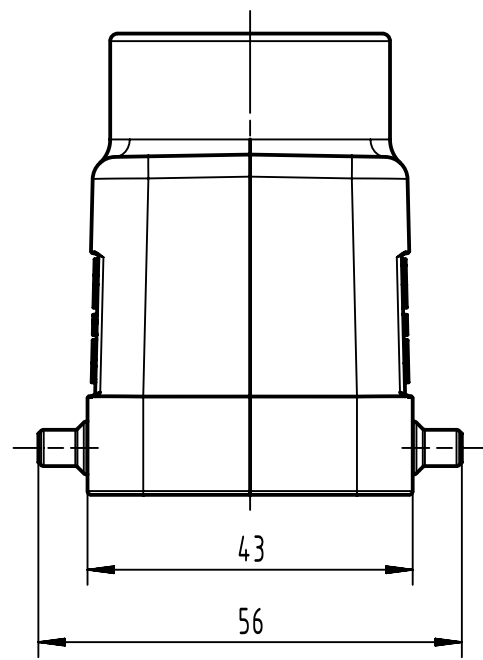

A

B

C

D

	All Dimensions in mm Original Size DIN A4		Scale 1:1	Free size tol.		Ref.	
						Sub.	
	All rights reserved		Created by spreenb	Inspected by gerb	Standardisation	Date 24-Sep-2025	State 40 - Released
	Department EL PD		Title Han 16M-gg-M25				Doc-Key / ECM-Nr. DS00186648
HARTING D-32339 Espelkamp			Type TB	Design Number DS00186648	SAP Mat. Number 19370161421	Rev. H	Page 1/1