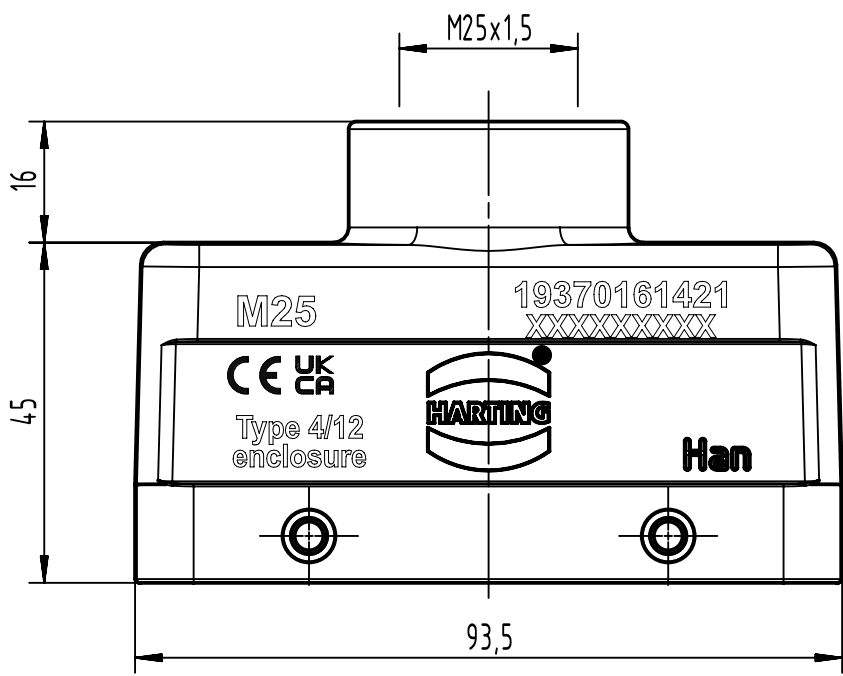

A

B

C

D

	All Dimensions in mm Original Size DIN A4		Scale 1:1	Free size tol.		Ref.	
						Sub.	
	All rights reserved		Created by spreenb	Inspected by gerb	Standardisation	Date 24-Sep-2025	State 40 - Released
	Department EL PD		Title Han 16M-gg-M25				Doc-Key / ECM-Nr. DS00186648
HARTING D-32339 Espelkamp			Type TB	Design Number DS00186648	SAP Mat. Number 19370161421	Rev. H	Page 1/1