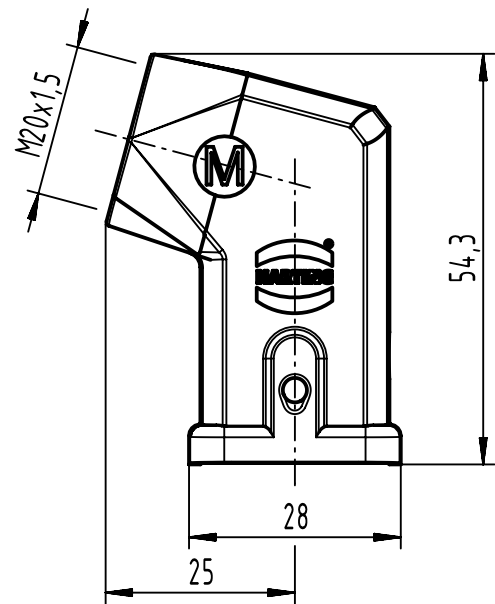

1 2 3 4 5 6

A

B

C

D

	All Dimensions in mm Original Size DIN A4		Scale 1:1	Free size tol.		Ref.		
						Sub.		
	All rights reserved		Created by HELLMANN	Inspected by GERB	Standardisation	Date 01-Jul-2024	State 40 - Released	
	Department EL PD		Title Han 3EMV-gw-M20				Doc-Key / ECM-Nr. 101038508/UGD/001/A 500000228737	
HARTING D-32339 Espelkamp			Type TB	Number 19620031640			Rev. A	Page 1/1