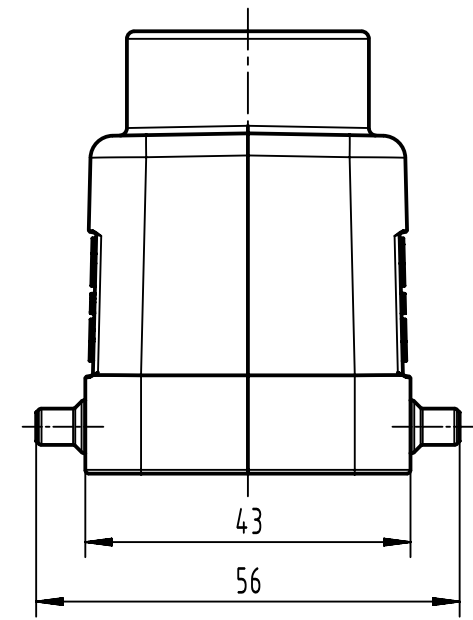

A

B

C

D

	All Dimensions in mm Original Size DIN A4		Scale 1:1	Free size tol.		Ref.	
						Sub.	
	All rights reserved		Created by spreenb	Inspected by gerb	Standardisation	Date 17-Oct-2025	State 40 - Released
	Department EL PD		Title Han 10EMV B-gg-M20 (HT)				Doc-Key / ECM-Nr. DS00186534
HARTING D-32339 Espelkamp			Type TB	Design Number DS00186534	SAP Mat. Number 19628101420	Rev. H	Page 1/1