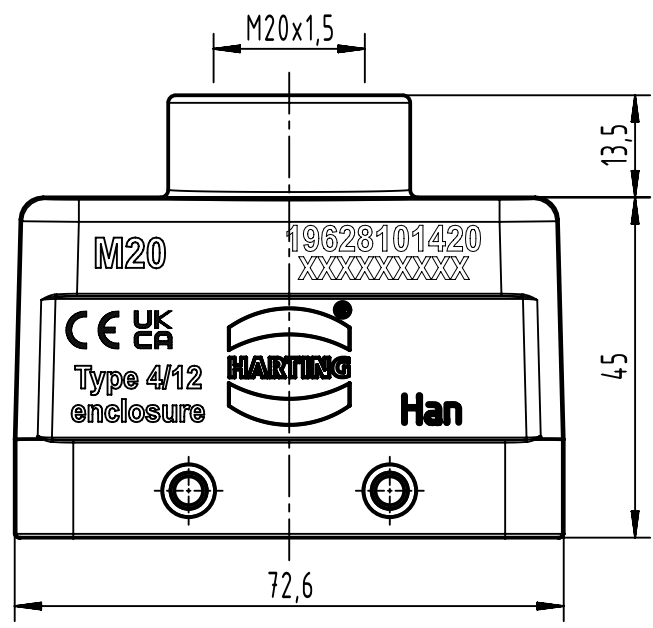

A

B

C

D

	All Dimensions in mm Original Size DIN A4		Scale 1:1	Free size tol.		Ref.	
						Sub.	
	All rights reserved		Created by spreenb	Inspected by gerb	Standardisation	Date 17-Oct-2025	State 40 - Released
	Department EL PD		Title Han 10EMV B-gg-M20 (HT)				Doc-Key / ECM-Nr. DS00186534
HARTING D-32339 Espelkamp			Type TB	Design Number DS00186534	SAP Mat. Number 19628101420	Rev. H	Page 1/1