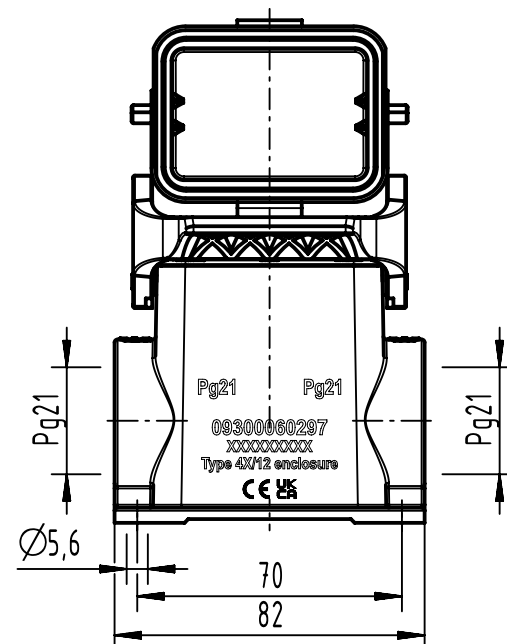

1 2 3 4 5 6

A

B

C

D

	All Dimensions in mm Original Size DIN A4		Scale 1:2	Free size tol.		Ref.		
						Sub.		
	All rights reserved		Created by SPRENB	Inspected by GERB	Standardisation	Date 2023-10-24	State Final Release	
	Department EL PD		Title Han B Base SM HC cover 2 x Pg21				Doc-Key / ECM-Nr. 100207202/UGD/004/E 500000255789	
HARTING D-32339 Espelkamp			Type TB	Number 09 30 006 0297			Rev. E	Page 1/1