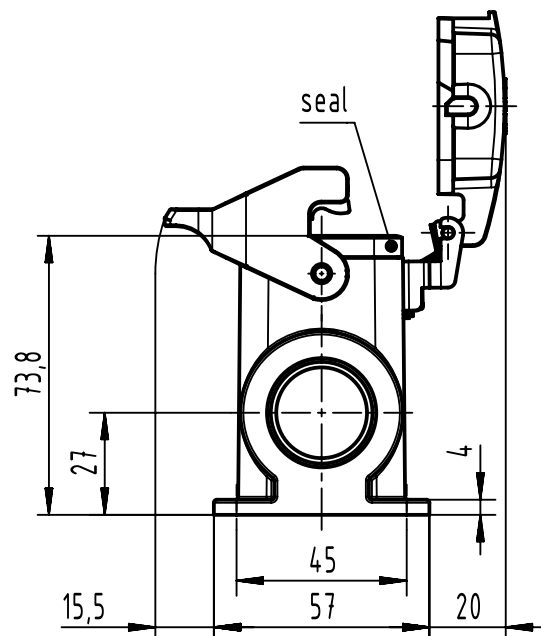

1 2 3 4 5 6

A

B

C

D

	All Dimensions in mm Original Size DIN A4		Scale 1:2	Free size tol.		Ref.		
						Sub.		
	All rights reserved		Created by SPRENB	Inspected by GERB	Standardisation	Date 2023-10-24	State Final Release	
	Department EL PD		Title Han B Base SM HC cover 2 x Pg21				Doc-Key / ECM-Nr. 100207202/UGD/004/E 500000255789	
HARTING D-32339 Espelkamp			Type TB	Number 09 30 006 0297			Rev. E	Page 1/1