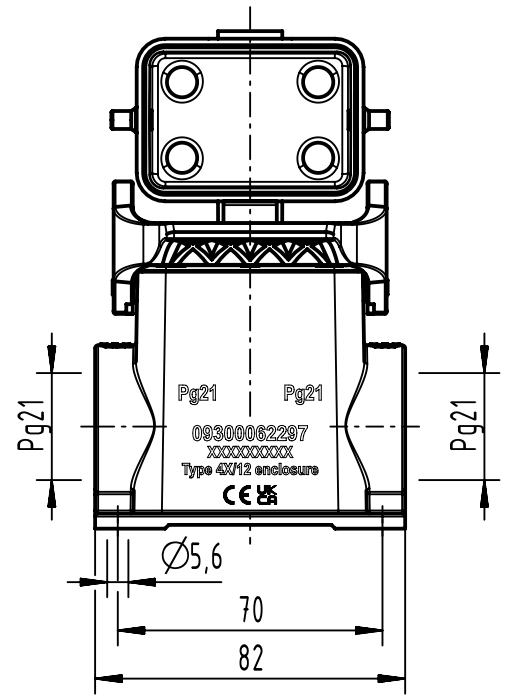

A

B

C

D

	All Dimensions in mm Original Size DIN A4		Scale 1:2	Free size tol.		Ref.		
						Sub.		
	All rights reserved		Created by SPRENB	Inspected by GERB	Standardisation	Date 2023-10-24	State Final Release	
	Department EL PD		Title Han B Base Surface HC 1 Lever Metal Cove				Doc-Key / ECM-Nr. 100207231/UGD/004/D 500000255789	
HARTING D-32339 Espelkamp			Type TB	Number 09 30 006 2297			Rev. D	Page 1/1