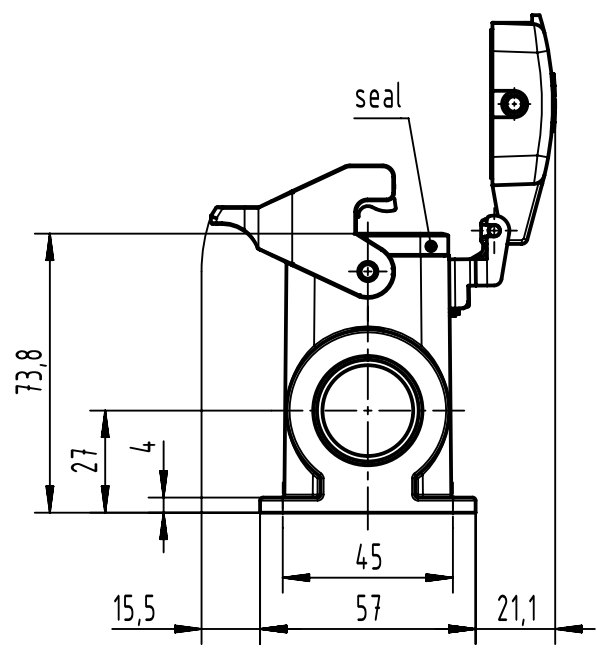

A

B

C

D

	All Dimensions in mm Original Size DIN A4		Scale 1:2	Free size tol.		Ref.		
						Sub.		
	All rights reserved		Created by SPRENB	Inspected by GERB	Standardisation	Date 2023-10-24	State Final Release	
	Department EL PD		Title Han B Base Surface HC 1 Lever Metal Cove				Doc-Key / ECM-Nr. 100207231/UGD/004/D 500000255789	
HARTING D-32339 Espelkamp			Type TB	Number 09 30 006 2297			Rev. D	Page 1/1