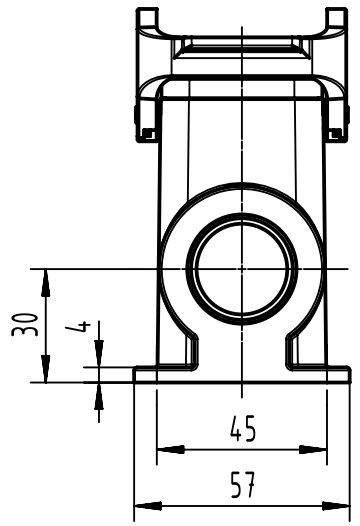

A

B

C

D

	All Dimensions in mm Original Size DIN A4	Scale	Free size tol.			Ref.	
		1:2				Sub.	
	All rights reserved Department EL PD	Created by	Inspected by	Standardisation	Date	State	
		SPRENB	GERB		2023-11-15	Final Release	
Title Han B Base Surface HC 2 Levers 1 Entry P					Doc-Key / ECM-Nr.		
					100208946/UGD/004/D 500000255791		
HARTING D-32339 Espelkamp		Type	Number			Rev.	Page
		TB	09 30 010 0232			D	1/1