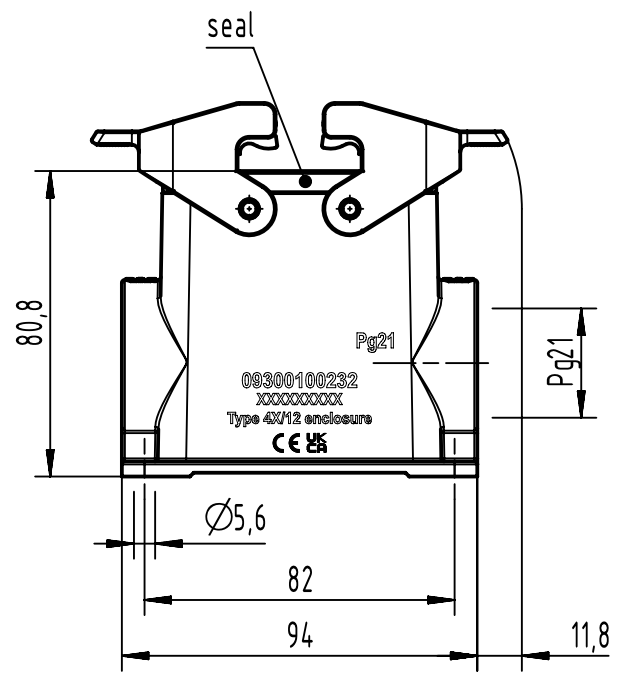

A

B

C

D

	All Dimensions in mm Original Size DIN A4	Scale	Free size tol.			Ref.	
		1:2				Sub.	
	All rights reserved Department EL PD	Created by	Inspected by	Standardisation	Date	State	
		SPRENB	GERB		2023-11-15	Final Release	
Title Han B Base Surface HC 2 Levers 1 Entry P					Doc-Key / ECM-Nr.		
					100208946/UGD/004/D 500000255791		
HARTING D-32339 Espelkamp		Type	Number			Rev.	Page
		TB	09 30 010 0232			D	1/1