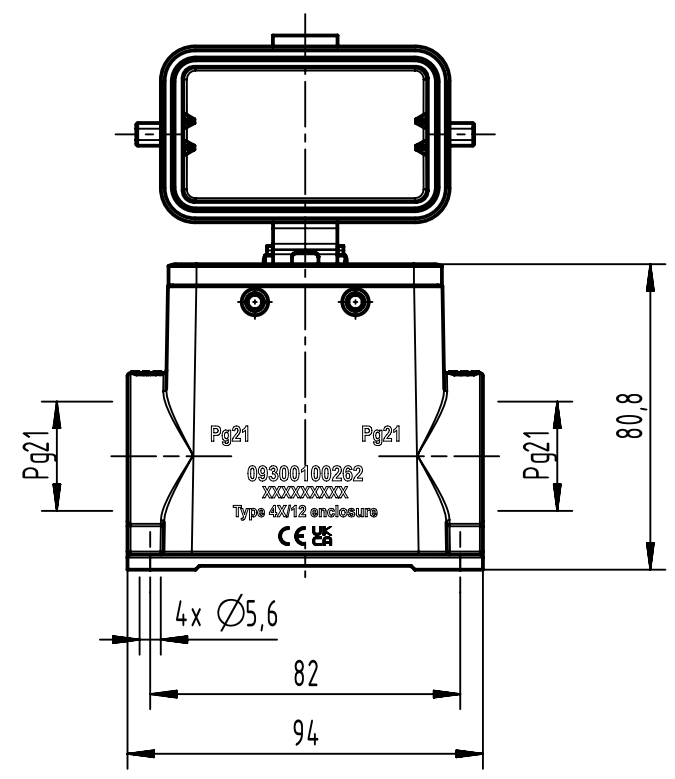

1 2 3 4 5 6

A

B

C

D

	All Dimensions in mm Original Size DIN A4		Scale 1:2	Free size tol.		Ref.		
						Sub.		
	All rights reserved		Created by SPRENB	Inspected by GERB	Standardisation	Date 2023-11-15	State Final Release	
	Department EL PD		Title Han 10B-asg2-K-21				Doc-Key / ECM-Nr. 100208937/UGD/004/E 500000255791	
HARTING D-32339 Espelkamp			Type TB	Number 09 30 010 0262			Rev. E	Page 1/1