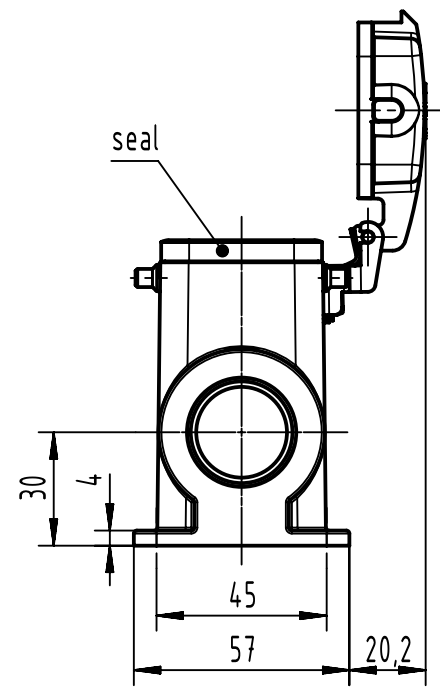

1 2 3 4 5 6

A

B

C

D

	All Dimensions in mm Original Size DIN A4		Scale 1:2	Free size tol.		Ref.		
						Sub.		
	All rights reserved		Created by SPRENB	Inspected by GERB	Standardisation	Date 2023-11-15	State Final Release	
	Department EL PD		Title Han 10B-asg2-K-21				Doc-Key / ECM-Nr. 100208937/UGD/004/E 500000255791	
HARTING D-32339 Espelkamp			Type TB	Number 09 30 010 0262			Rev. E	Page 1/1