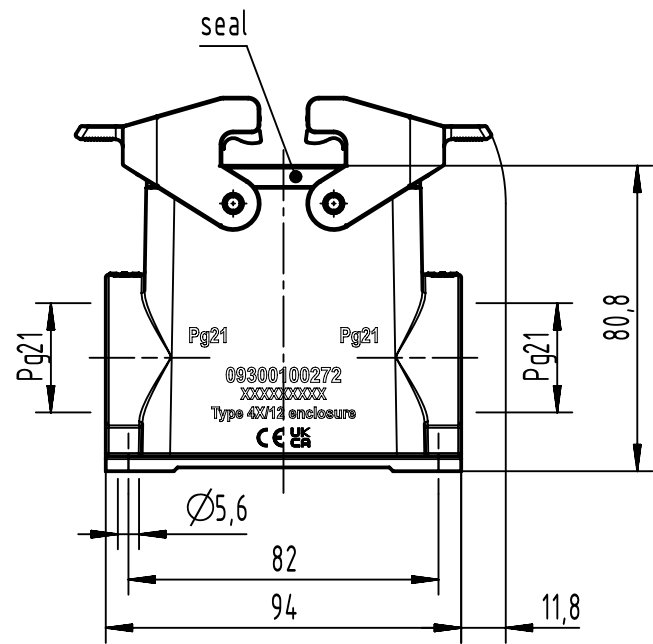

A

B

C

D

	All Dimensions in mm Original Size DIN A4		Scale 1:2	Free size tol.		Ref.	
						Sub.	
	All rights reserved		Created by SPRENB	Inspected by GERB	Standardisation	Date 2023-11-15	State Final Release
	Department EL PD		Title Han B Base Surface HC 2 Levers 2 Entries				Doc-Key / ECM-Nr. 100208942/UGD/004/D 500000255791
HARTING D-32339 Espelkamp			Type TB	Number 09 30 010 0272		Rev. D	Page 1/1