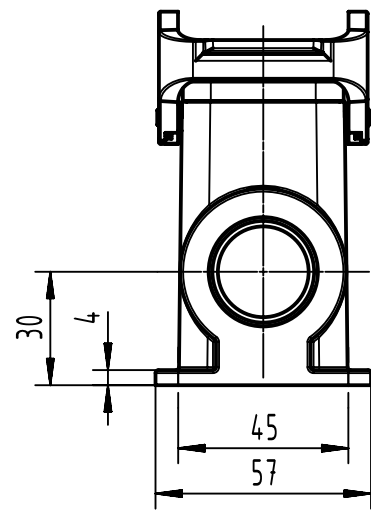

A

B

C

D

	All Dimensions in mm Original Size DIN A4		Scale 1:2	Free size tol.		Ref.	
						Sub.	
	All rights reserved		Created by SPRENB	Inspected by GERB	Standardisation	Date 2023-11-15	State Final Release
	Department EL PD		Title Han B Base Surface HC 2 Levers 2 Entries				Doc-Key / ECM-Nr. 100208942/UGD/004/D 500000255791
HARTING D-32339 Espelkamp			Type TB	Number 09 30 010 0272		Rev. D	Page 1/1