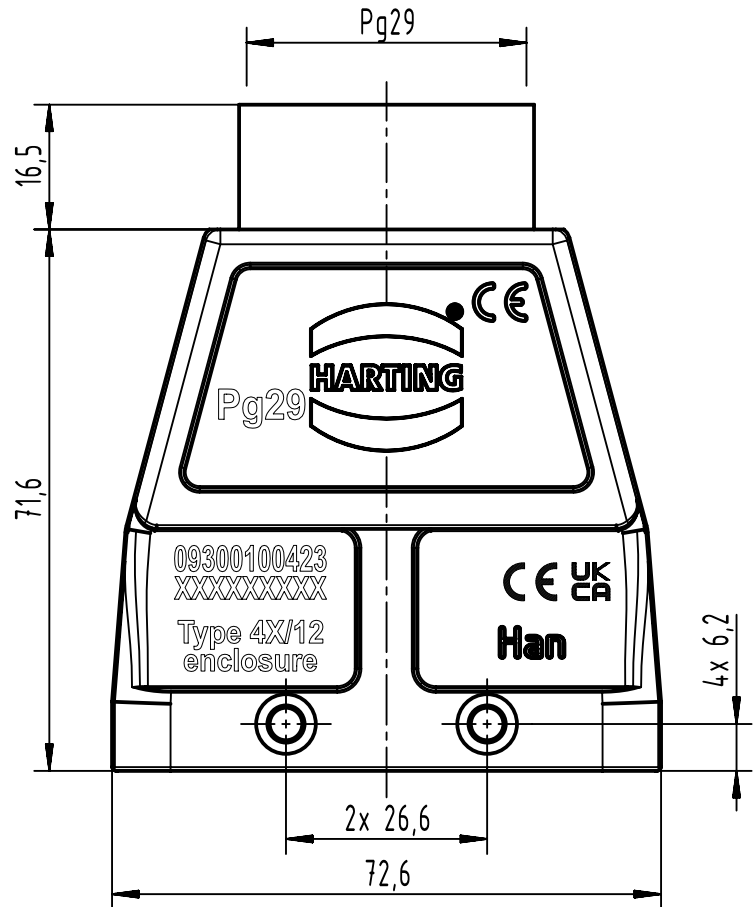

1 2 3 4 5 6

A
B
C
D

All Dimensions in mm Original Size DIN A4		Scale 1:1	Free size tol.		Ref.
All rights reserved Department EL PD		Created by 105230	Inspected by GERB	Standardisation	Sub.
HARTING D-32339 Espelkamp		Title Han 10B-gg-29			Date 2023-11-14 State Final Release
		Type TB	Number 09 30 010 0423		Doc-Key / ECM-Nr. 100230679/UGD/002/G 500000256075 Rev. G Page 1/1