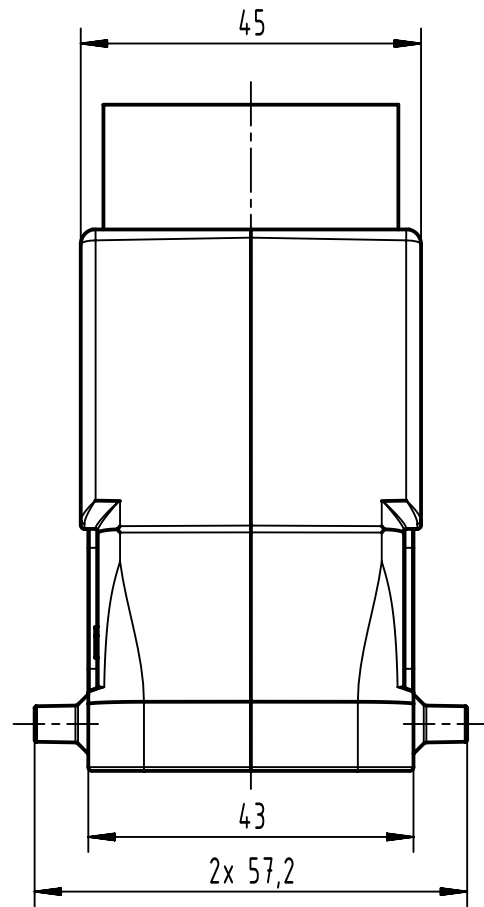

1 2 3 4 5 6

A
B
C
D

All Dimensions in mm Original Size DIN A4		Scale 1:1	Free size tol.		Ref.
All rights reserved Department EL PD		Created by 105230	Inspected by GERB	Standardisation	Sub.
HARTING D-32339 Espelkamp		Title Han 10B-gg-29			Date 2023-11-14 State Final Release
		Type TB	Number 09 30 010 0423		Doc-Key / ECM-Nr. 100230679/UGD/002/G 500000256075 Rev. G Page 1/1