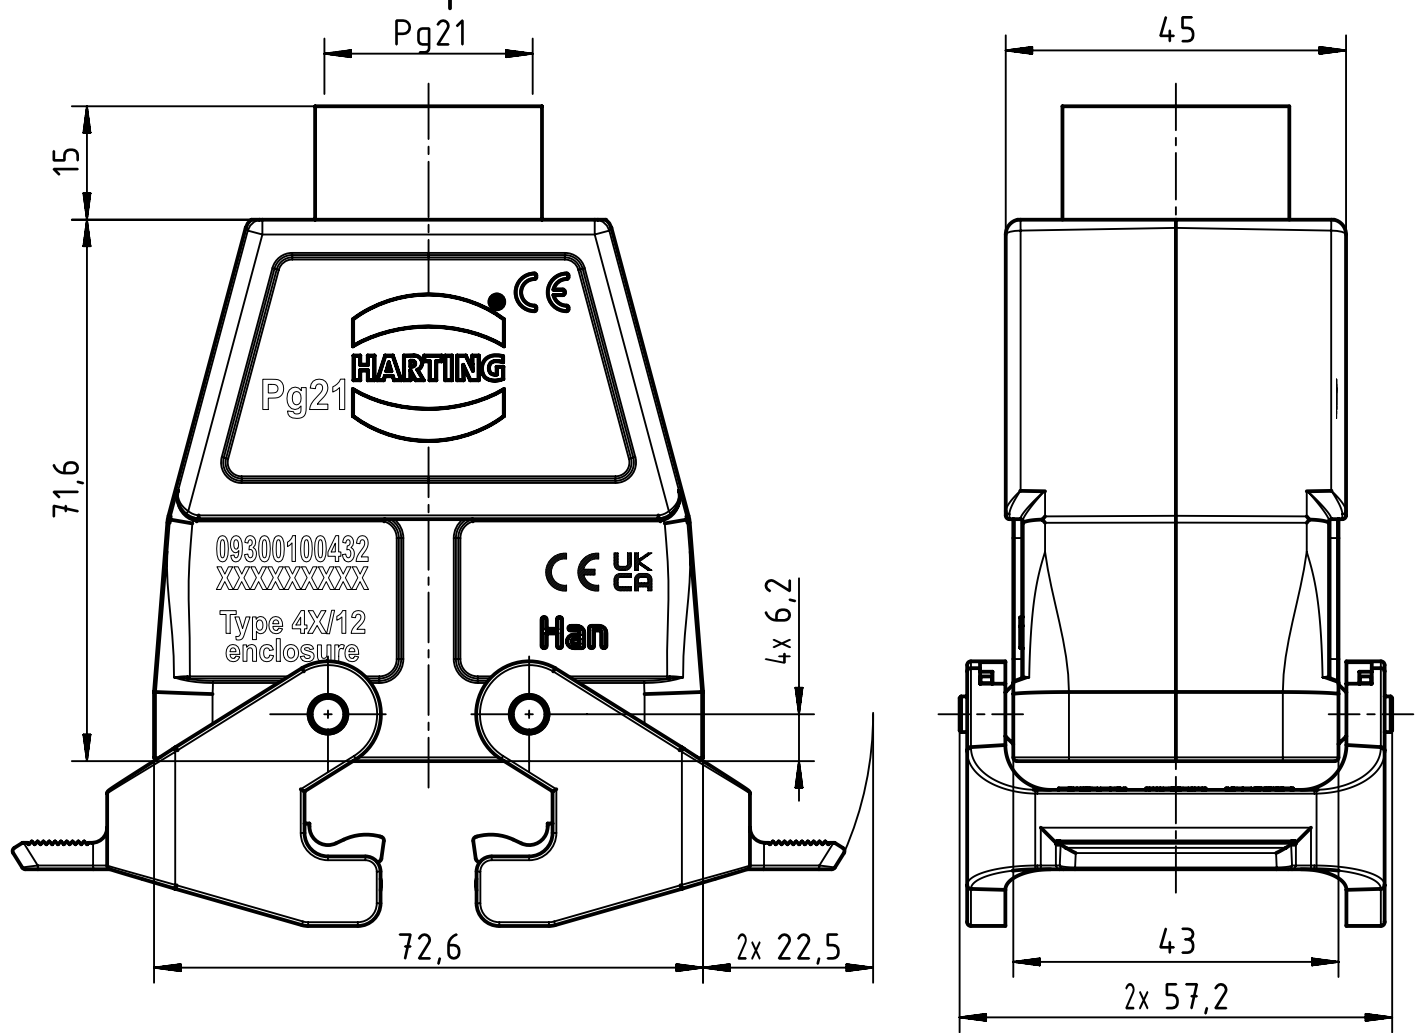

1 2 3 4 5 6

A
B
C
D

All Dimensions in mm Original Size DIN A4		Scale 1:1	Free size tol.		Ref.
All rights reserved Department EL PD		Created by 105230	Inspected by GERB	Standardisation	Sub.
HARTING D-32339 Espelkamp		Title Han B Hood Top Entry HC 2 Levers PG 21			Date 2023-11-14 State Final Release
Type TB Number 09 30 010 0432				Doc-Key / ECM-Nr. 100230684 / UGD/002/F 500000256075	Rev. F Page 1/1