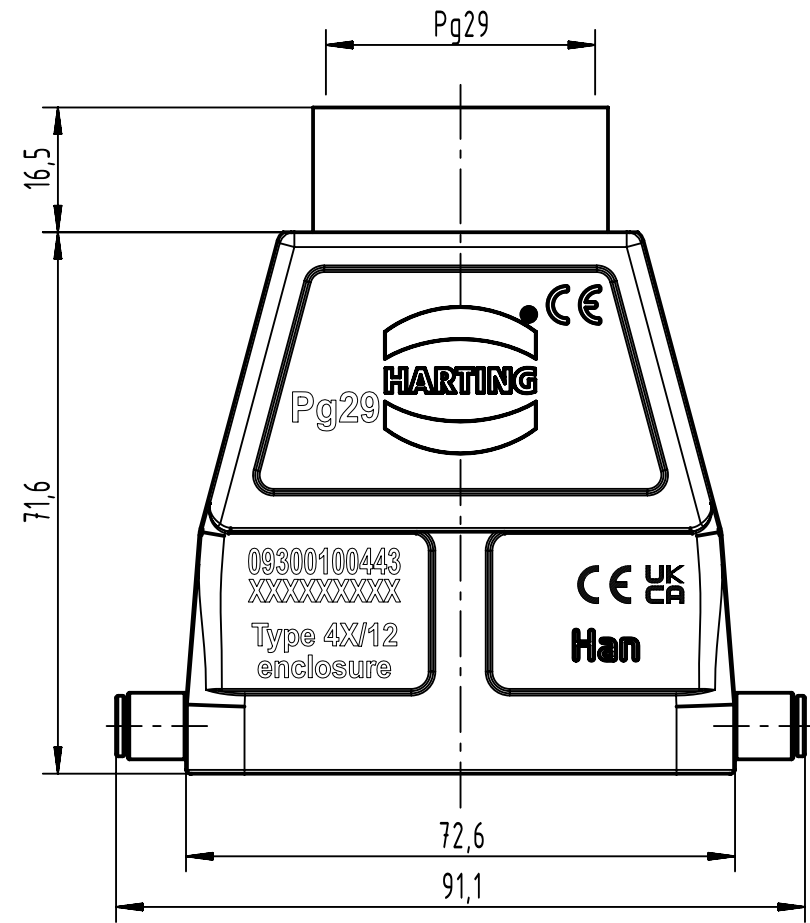

1 2 3 4 5 6

A  
B  
C  
D

	All Dimensions in mm Original Size DIN A4		Scale 1:1	Free size tol.		Ref.
						Sub.
	All rights reserved		Created by 105230	Inspected by GERB	Standardisation	Date 2023-11-14
	Department EL PD		Title Han B Hood Top Entry HC 2 Reels PG 29			State Final Release
HARTING D-32339 Espelkamp			Type TB	Number 09 30 010 0443		Doc-Key / ECM-Nr. 100229097/UGD/002/F 500000256075
					Rev. F	Page 1/1