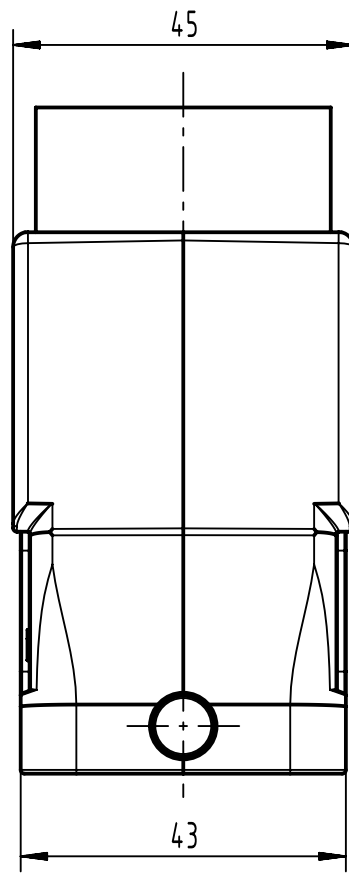

1 2 3 4 5 6

A  
B  
C  
D

	All Dimensions in mm Original Size DIN A4		Scale 1:1	Free size tol.		Ref.
						Sub.
	All rights reserved		Created by 105230	Inspected by GERB	Standardisation	Date 2023-11-14
	Department EL PD		Title Han B Hood Top Entry HC 2 Reels PG 29			State Final Release
HARTING D-32339 Espelkamp			Type TB	Number 09 30 010 0443		Doc-Key / ECM-Nr. 100229097/UGD/002/F 500000256075
					Rev. F	Page 1/1