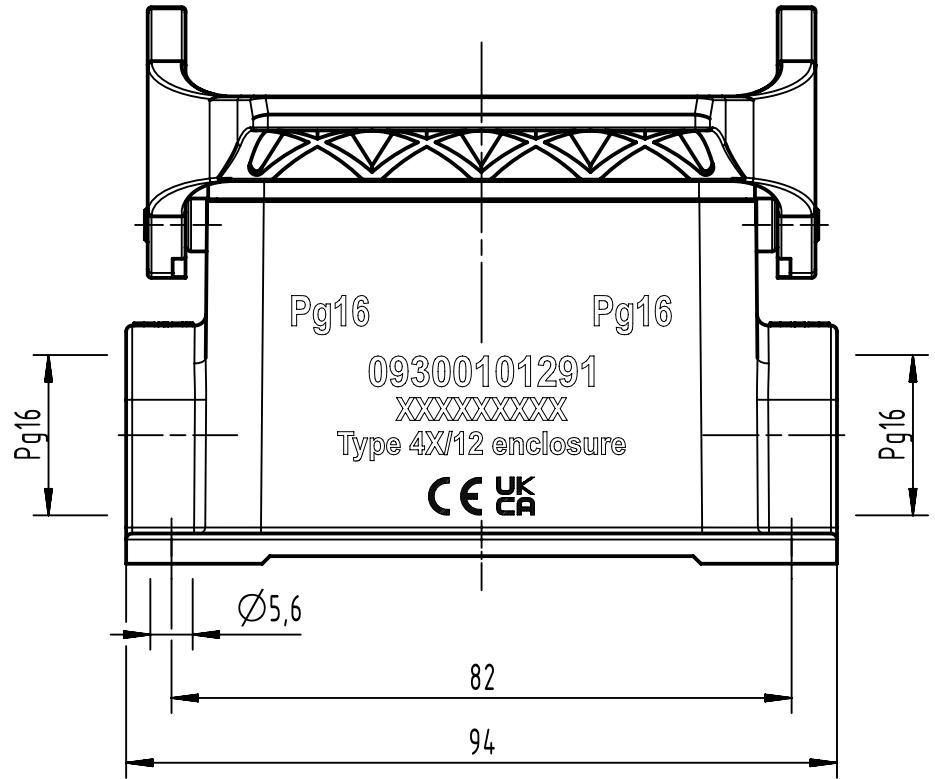

1 2 3 4 5 6

A

B

C

D

 All Dimensions in mm Original Size DIN A4	Scale	Free size tol.		Ref.	
	1:1			Sub.	
 All rights reserved Department EL PD	Created by	Inspected by	Standardisation	Date	State
	SPRENB	GERB		2023-11-06	Final Release
HARTING D-32339 Espelkamp	Title				Doc-Key / ECM-Nr. 100175916/UGD/004/D 500000255790
	Han B Base Surface LC 1 Levers 2 Entries				
Type		Number		Rev.	Page
TB		09 30 010 1291		D	1/1