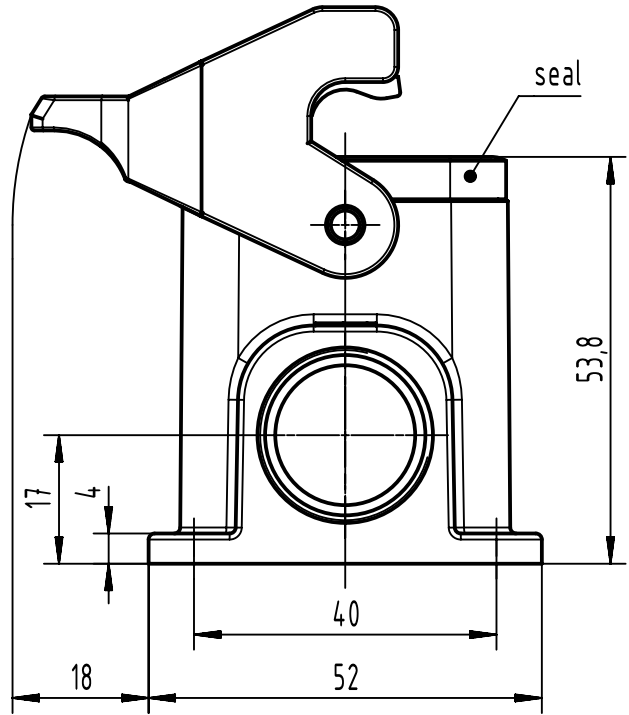

1 2 3 4 5 6

A

B

C

D

 All Dimensions in mm Original Size DIN A4	Scale	Free size tol.		Ref.	
	1:1			Sub.	
 All rights reserved Department EL PD	Created by	Inspected by	Standardisation	Date	State
	SPRENB	GERB		2023-11-06	Final Release
HARTING D-32339 Espelkamp	Title				Doc-Key / ECM-Nr. 100175916/UGD/004/D 500000255790
	Han B Base Surface LC 1 Levers 2 Entries				
Type		Number		Rev.	Page
TB		09 30 010 1291		D	1/1