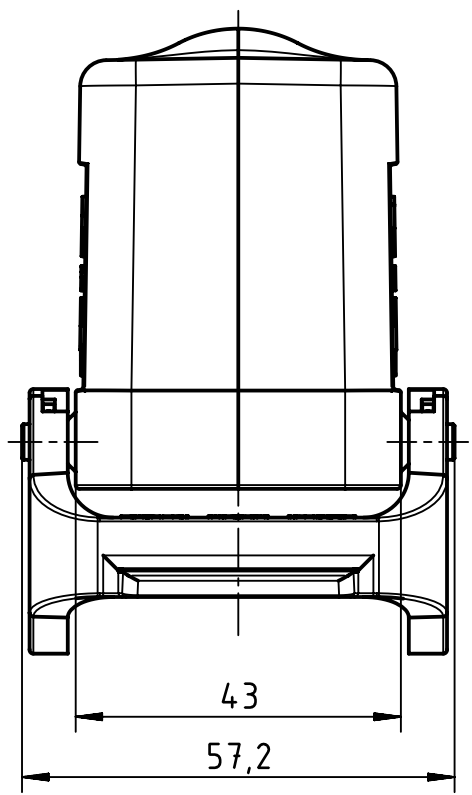

1 2 3 4 5 6

A

B

C

D

	All Dimensions in mm Original Size DIN A4	Scale 1:1		Free size tol.		Ref.	
		Created by 101644		Inspected by GERB		Standardisation	
	All rights reserved Department EL PD	Title Han B Hood Side Entry LC 2 Levers PG 16				State Final Release	
		HARTING D-32339 Espelkamp				Doc-Key / ECM-Nr. 100200078/UGD/004/E 500000258204	
		Type TB	Number 09 30 010 1531			Rev. E	Page 1/1