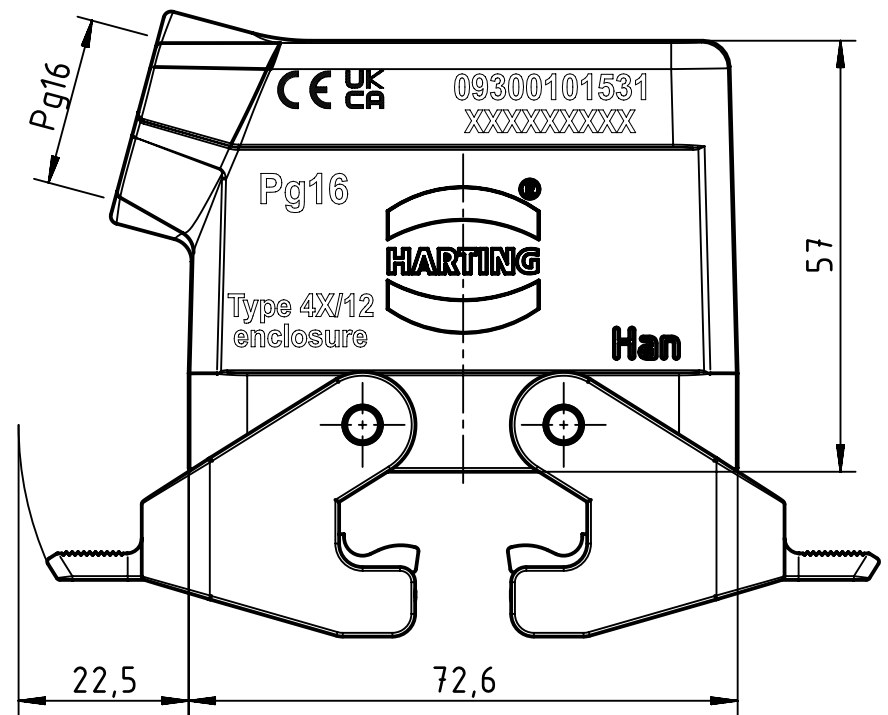

1 2 3 4 5 6

A

B

C

D

	All Dimensions in mm Original Size DIN A4	Scale 1:1		Free size tol.		Ref.	
		Created by 101644		Inspected by GERB		Standardisation	
	All rights reserved Department EL PD	Title Han B Hood Side Entry LC 2 Levers PG 16				State Final Release	
		HARTING D-32339 Espelkamp				Doc-Key / ECM-Nr. 100200078/UGD/004/E 500000258204	
		Type TB	Number 09 30 010 1531			Rev. E	Page 1/1