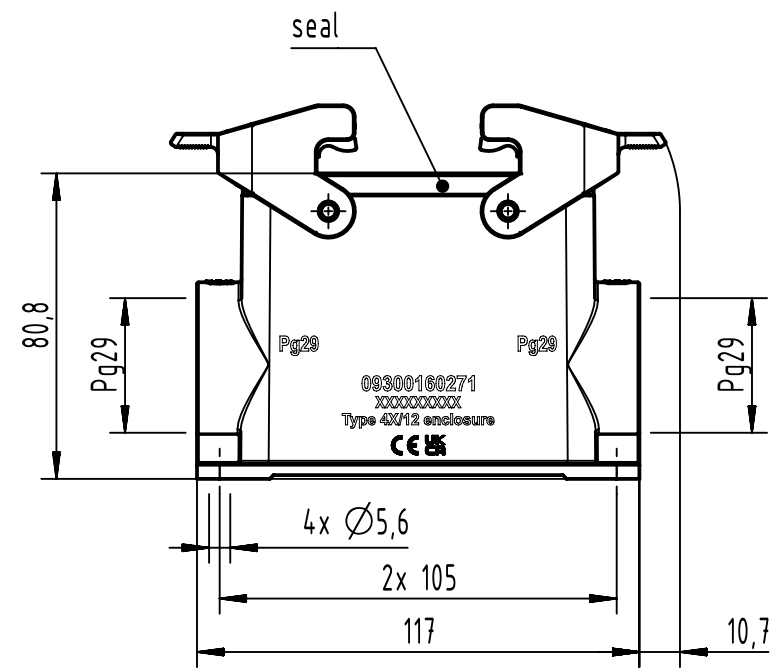

1 2 3 4 5 6

A

B

C

D

	All Dimensions in mm Original Size DIN A4		Scale 1:2	Free size tol.		Ref.		
						Sub.		
	All rights reserved		Created by SPRENB	Inspected by GERB	Standardisation	Date 2023-12-01	State Final Release	
	Department EL PD		Title Han B Base Surface HC 2 Levers 2 Entries				Doc-Key / ECM-Nr. 100209877/UGD/004/D 500000255804	
HARTING D-32339 Espelkamp			Type TB	Number 09 30 016 0271			Rev. D	Page 1/1