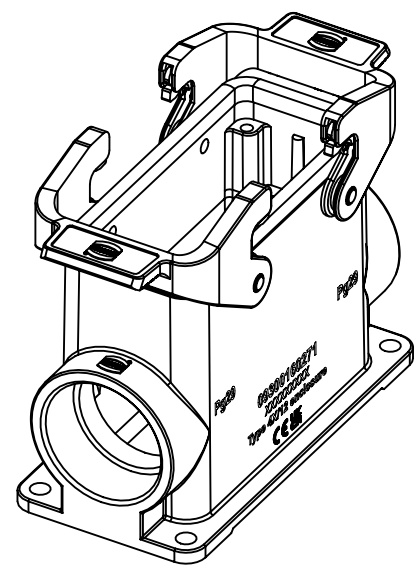

1 2 3 4 5 6

A

B

C

D

	All Dimensions in mm Original Size DIN A4		Scale 1:2	Free size tol.		Ref.		
						Sub.		
	All rights reserved		Created by SPRENB	Inspected by GERB	Standardisation	Date 2023-12-01	State Final Release	
	Department EL PD		Title Han B Base Surface HC 2 Levers 2 Entries				Doc-Key / ECM-Nr. 100209877/UGD/004/D 500000255804	
HARTING D-32339 Espelkamp			Type TB	Number 09 30 016 0271			Rev. D	Page 1/1