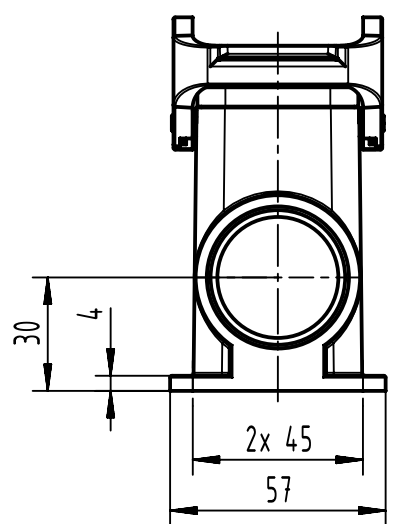

1 2 3 4 5 6

A

B

C

D

	All Dimensions in mm Original Size DIN A4		Scale 1:2	Free size tol.		Ref.		
						Sub.		
	All rights reserved		Created by SPRENB	Inspected by GERB	Standardisation	Date 2023-12-01	State Final Release	
	Department EL PD		Title Han B Base Surface HC 2 Levers 2 Entries				Doc-Key / ECM-Nr. 100209877/UGD/004/D 500000255804	
HARTING D-32339 Espelkamp			Type TB	Number 09 30 016 0271			Rev. D	Page 1/1