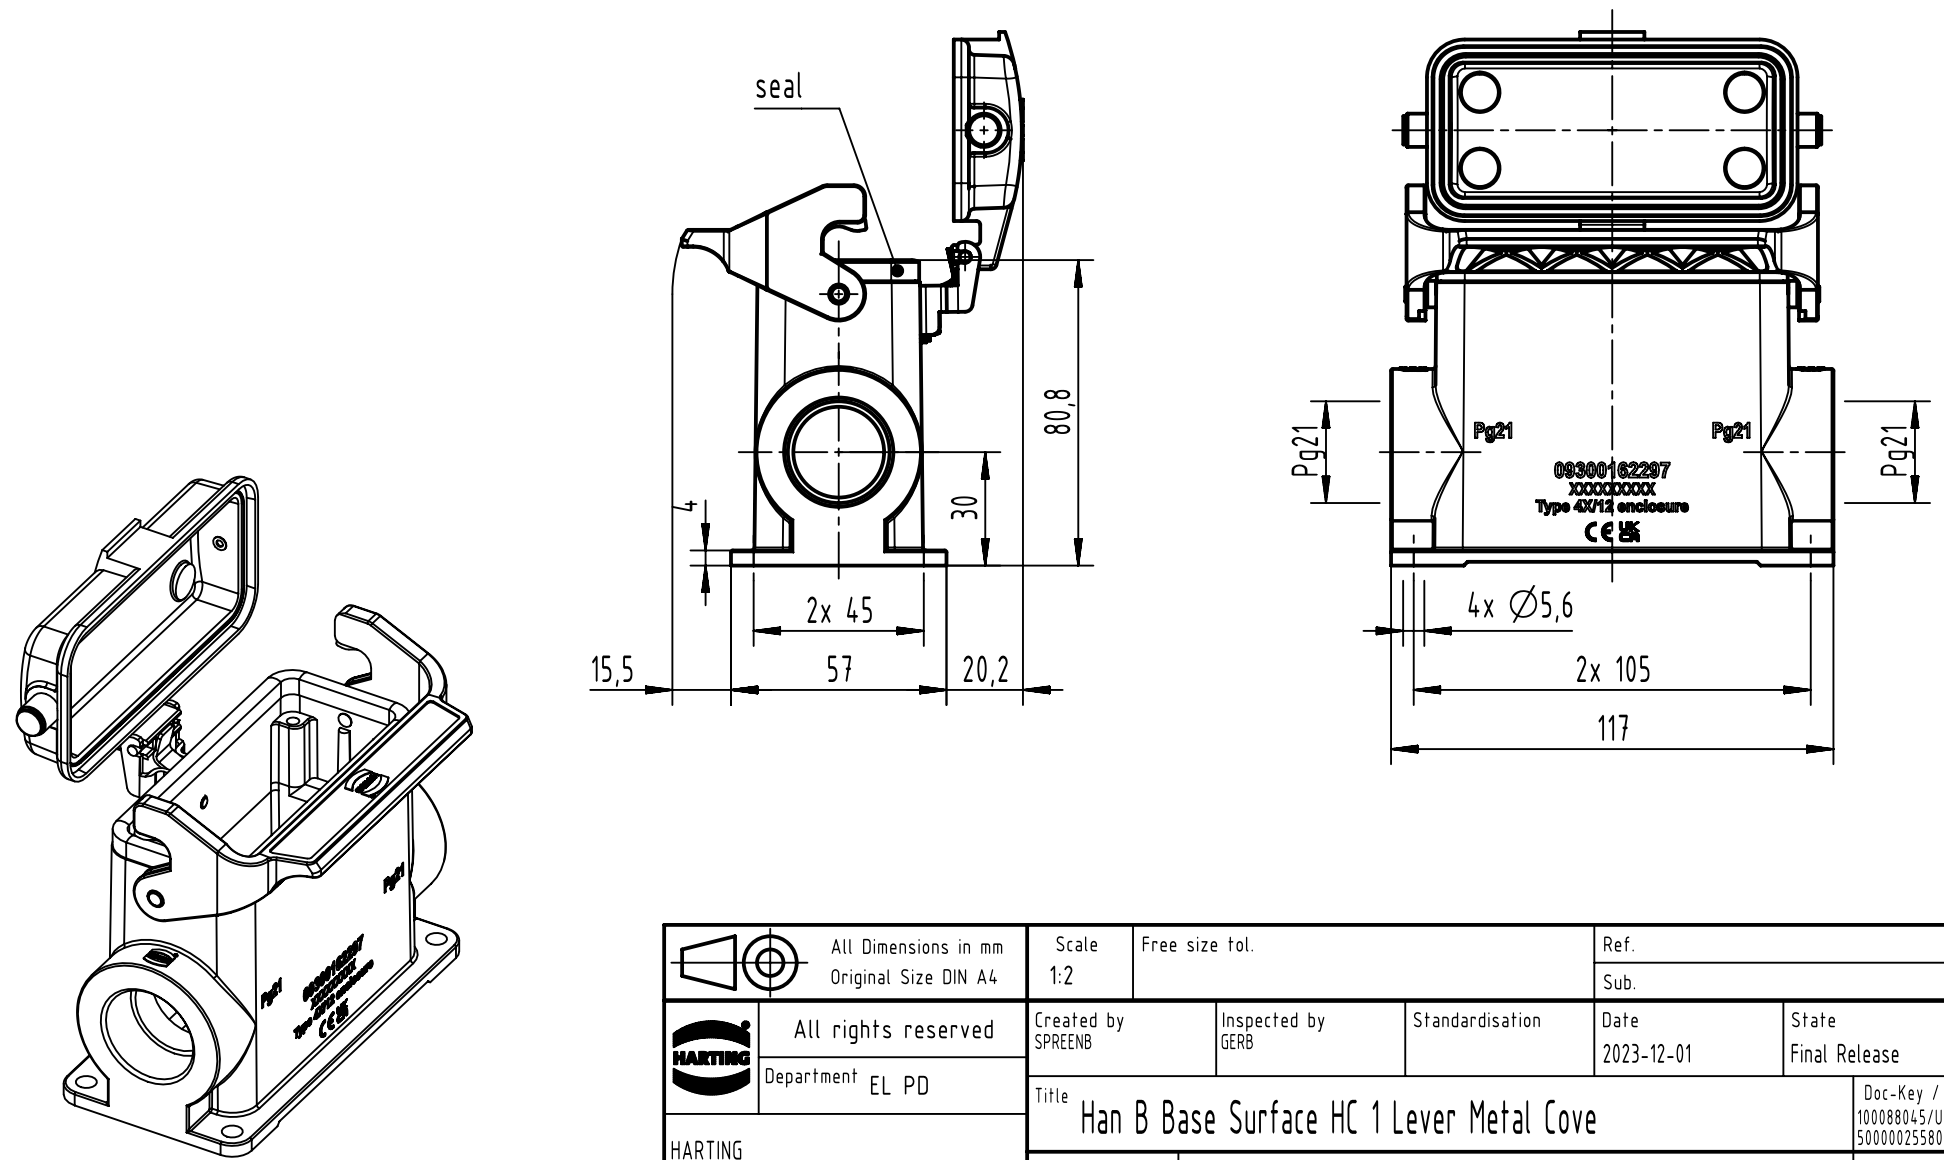

1 2 3 4 5 6

A

B

C

D

	All Dimensions in mm Original Size DIN A4		Scale 1:2	Free size tol.		Ref.	
						Sub.	
	All rights reserved		Created by SPRENB	Inspected by GERB	Standardisation	Date 2023-12-01	
	Department EL PD					State Final Release	
HARTING			Title Han B Base Surface HC 1 Lever Metal Cove			Doc-Key / ECM-Nr. 100088045/UGD/006/E 500000255804	
D-32339 Espelkamp			Type TB	Number 09 30 016 2297			
						Rev. E	Page 1/1