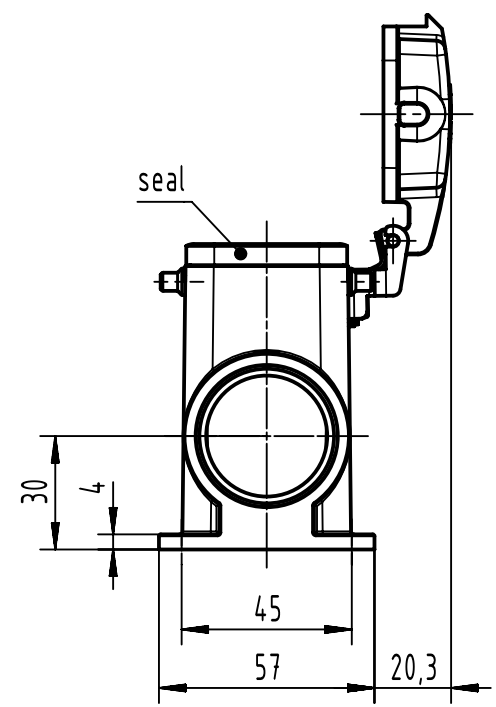

1 2 3 4 5 6

A

B

C

D

 All Dimensions in mm Original Size DIN A4	Scale	Free size tol.			Ref.
	1:2				Sub.
 All rights reserved Department EL PD	Created by	Inspected by	Standardisation	Date	State
	SPRENB	GERB		2024-01-11	Final Release
HARTING D-32339 Espelkamp	Title				Doc-Key / ECM-Nr.
	Han 24B-HSM1/CP-HC-for DL-Pg29				100205771/UGD/004/D 500000255806
Type		Number		Rev.	Page
TB		09 30 024 0221		D	1/1