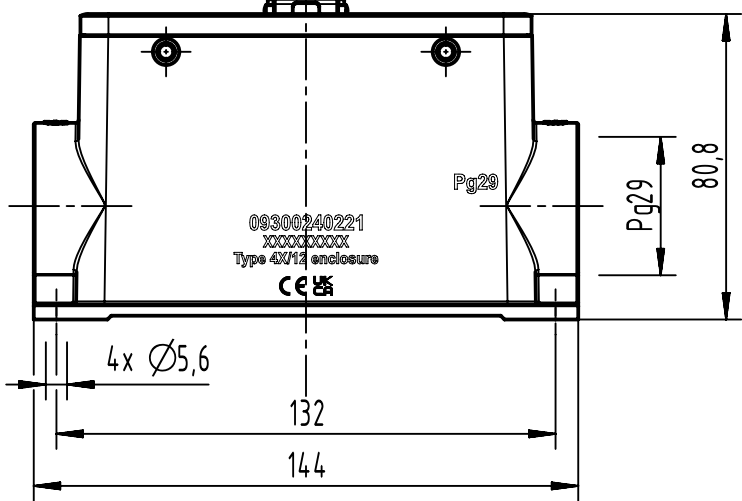

1 2 3 4 5 6

A

B

C

D

 All Dimensions in mm Original Size DIN A4	Scale	Free size tol.			Ref.
	1:2				Sub.
 All rights reserved Department EL PD	Created by	Inspected by	Standardisation	Date	State
	SPRENB	GERB		2024-01-11	Final Release
HARTING D-32339 Espelkamp	Title				Doc-Key / ECM-Nr.
	Han 24B-HSM1/CP-HC-for DL-Pg29				100205771/UGD/004/D 500000255806
Type		Number		Rev.	Page
TB		09 30 024 0221		D	1/1