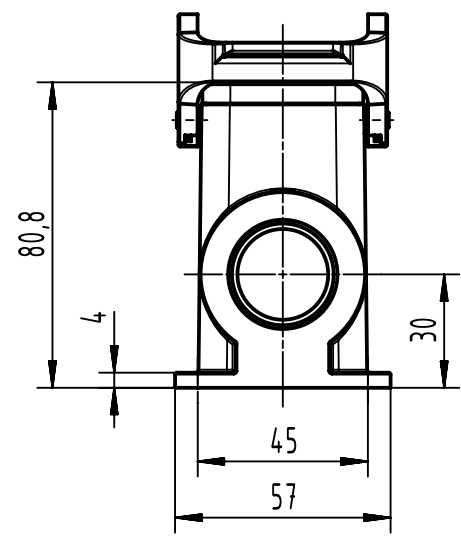

1 2 3 4 5 6

A

B

C

D

	All Dimensions in mm Original Size DIN A4		Scale 1:2	Free size tol.		Ref. Sub. TB 09 30 024 0230 v. 04.03.11	
		All rights reserved Department EL PD	Created by SPRENB	Inspected by GERB	Standardisation	Date 2024-01-11	State Final Release
Title Han B Base Surface HC 2 Levers 1 x Pg21					Doc-Key / ECM-Nr. 100205772/UGD/004/C 500000255806		
HARTING D-32339 Espelkamp			Type TB	Number 09 30 024 0230		Rev. C	Page 1/1