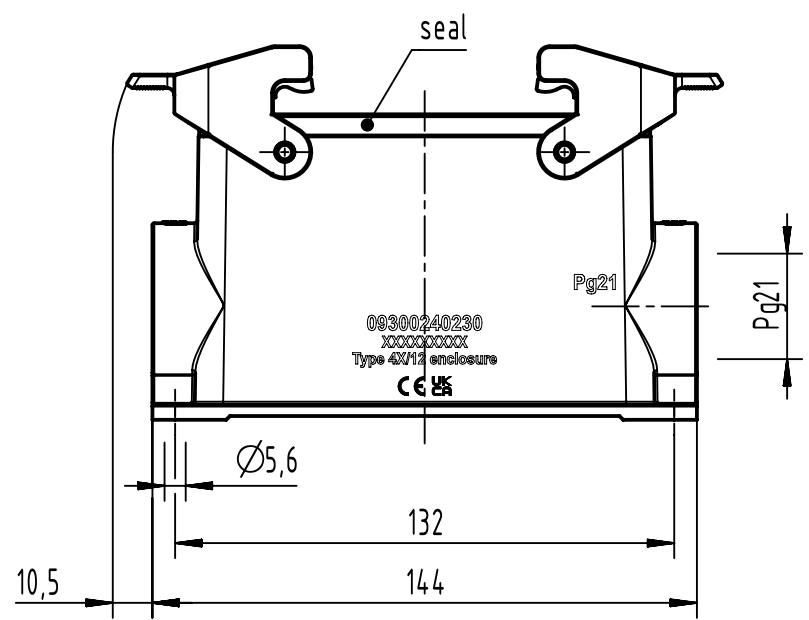

1 2 3 4 5 6

A

B

C

D

	All Dimensions in mm Original Size DIN A4		Scale 1:2	Free size tol.		Ref. Sub. TB 09 30 024 0230 v. 04.03.11	
		All rights reserved Department EL PD	Created by SPRENB	Inspected by GERB	Standardisation	Date 2024-01-11	State Final Release
Title Han B Base Surface HC 2 Levers 1 x Pg21					Doc-Key / ECM-Nr. 100205772/UGD/004/C 500000255806		
HARTING D-32339 Espelkamp			Type TB	Number 09 30 024 0230		Rev. C	Page 1/1