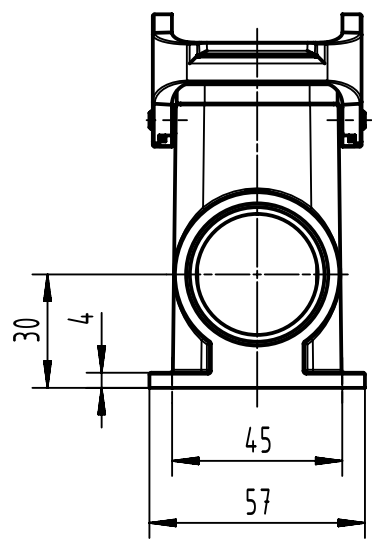

1 2 3 4 5 6

A

B

C

D

	All Dimensions in mm Original Size DIN A4		Scale 1:2	Free size tol.		Ref.	
			Created by SPRENB	Inspected by GERB	Standardisation	Date 2024-01-11	State Final Release
All rights reserved Department EL PD		Title Han 24B-HSM1-HC-DL-Pg29				Doc-Key / ECM-Nr. 100205769/UGD/004/C 500000255806	
HARTING D-32339 Espelkamp		Type TB	Number 09 30 024 0231			Rev. C	Page 1/1