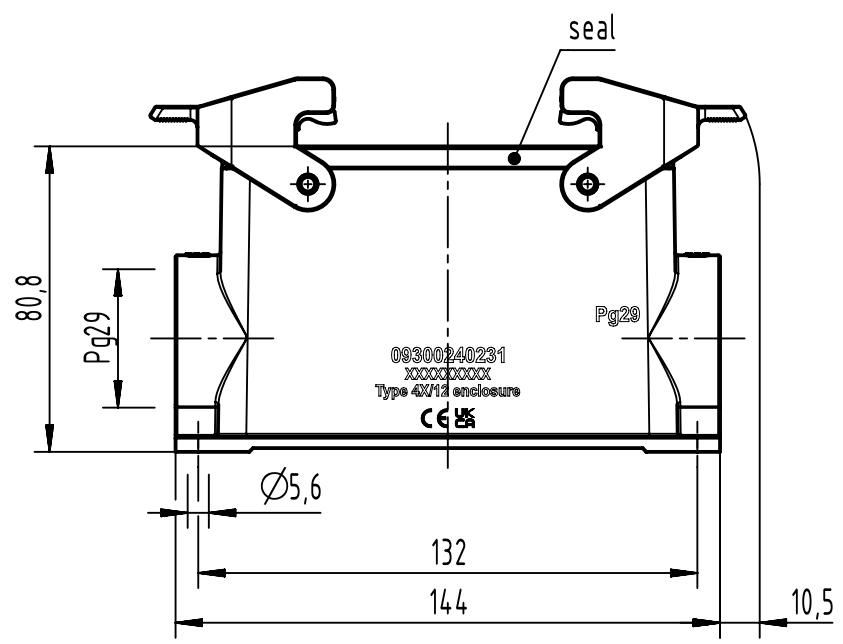

1 2 3 4 5 6

A

B

C

D

	All Dimensions in mm Original Size DIN A4		Scale 1:2	Free size tol.		Ref.	
			Created by SPRENB	Inspected by GERB	Standardisation	Date 2024-01-11	State Final Release
All rights reserved Department EL PD		Title Han 24B-HSM1-HC-DL-Pg29				Doc-Key / ECM-Nr. 100205769/UGD/004/C 500000255806	
HARTING D-32339 Espelkamp		Type TB	Number 09 30 024 0231			Rev. C	Page 1/1