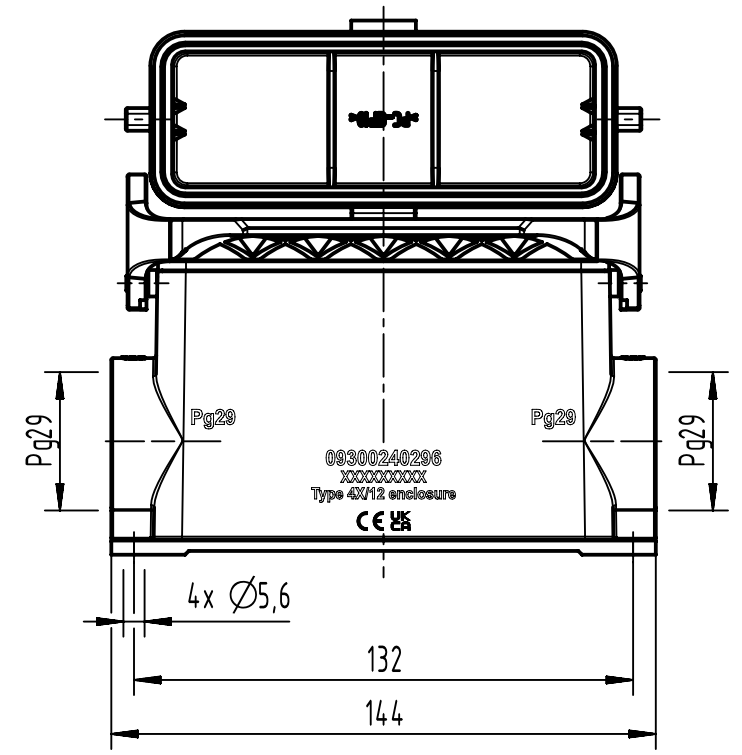

1 2 3 4 5 6

A

B

C

D

	All Dimensions in mm Original Size DIN A4		Scale 1:2	Free size tol.		Ref.		
						Sub.		
	All rights reserved		Created by SPRENB	Inspected by GERB	Standardisation	Date 2024-01-11	State Final Release	
	Department EL PD		Title Han B Base SM HC plastic cover Pg29				Doc-Key / ECM-Nr. 100205723/UGD/004/D 500000255806	
HARTING D-32339 Espelkamp			Type TB	Number 09 30 024 0296			Rev. D	Page 1/1