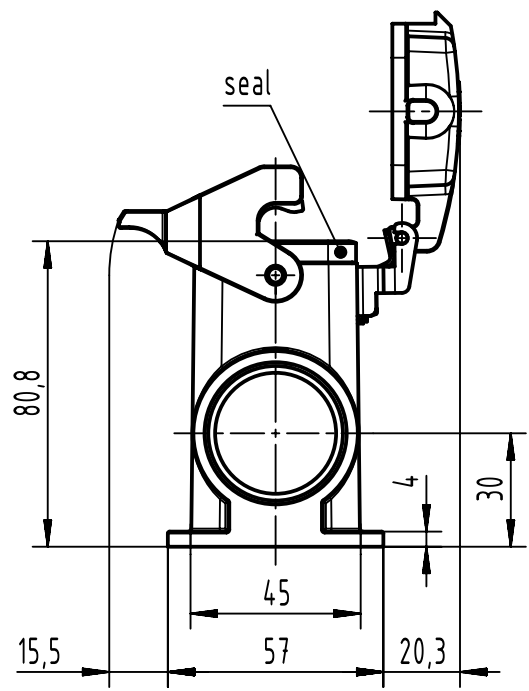

1 2 3 4 5 6

A

B

C

D

	All Dimensions in mm Original Size DIN A4		Scale 1:2	Free size tol.		Ref.		
						Sub.		
	All rights reserved		Created by SPRENB	Inspected by GERB	Standardisation	Date 2024-01-11	State Final Release	
	Department EL PD		Title Han B Base SM HC plastic cover Pg29				Doc-Key / ECM-Nr. 100205723/UGD/004/D 500000255806	
HARTING D-32339 Espelkamp			Type TB	Number 09 30 024 0296			Rev. D	Page 1/1