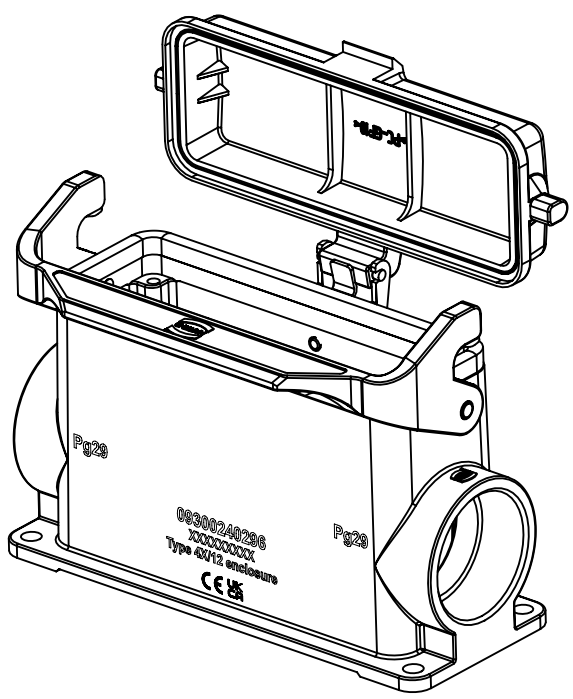

1 2 3 4 5 6

A

B

C

D

	All Dimensions in mm Original Size DIN A4		Scale 1:2	Free size tol.		Ref.		
						Sub.		
	All rights reserved		Created by SPRENB	Inspected by GERB	Standardisation	Date 2024-01-11	State Final Release	
	Department EL PD		Title Han B Base SM HC plastic cover Pg29				Doc-Key / ECM-Nr. 100205723/UGD/004/D 500000255806	
HARTING D-32339 Espelkamp			Type TB	Number 09 30 024 0296			Rev. D	Page 1/1