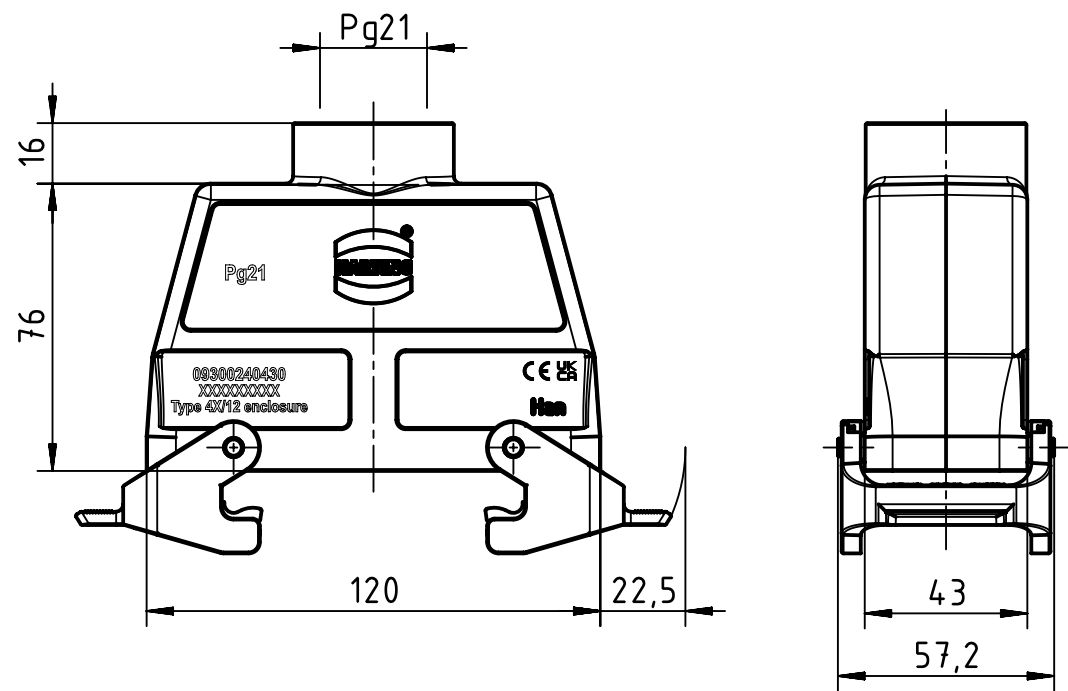

1 2 3 4 5 6

A

B

C

D

	All Dimensions in mm Original Size DIN A4		Scale 1:2	Free size tol.		Ref.		
						Sub.		
	All rights reserved		Created by 105230	Inspected by GERB	Standardisation	Date 2023-11-20	State Final Release	
	Department EL PD		Title Han B Hood Top Entry HC 2 Levers PG 21				Doc-Key / ECM-Nr. 100118463/UGD/006/D 500000257758	
HARTING D-32339 Espelkamp			Type TB	Number 09 30 024 0430			Rev. D	Page 1/1