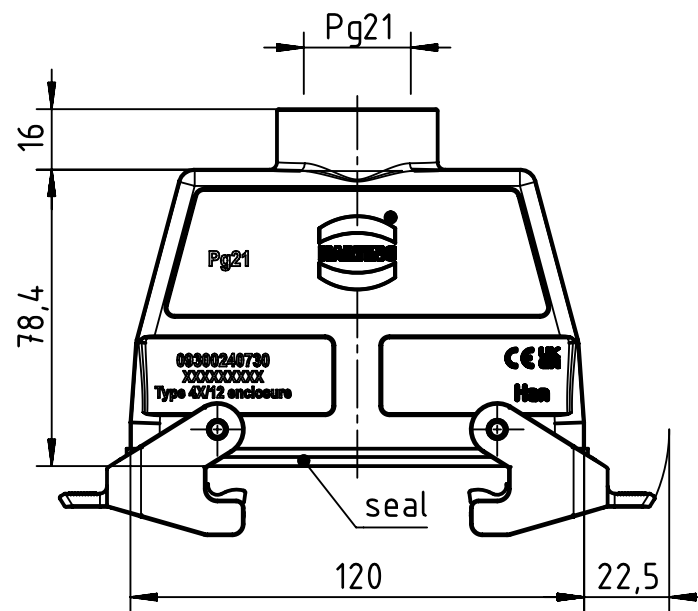

1 2 3 4 5 6

A

B

C

D

	All Dimensions in mm Original Size DIN A4		Scale 1:2	Free size tol.		Ref.	
						Sub.	
	All rights reserved		Created by 408997	Inspected by GERB	Standardisation	Date 2023-12-07	State Final Release
	Department EL PD		Title Han B Hood Coupler HC 2 Levers PG 21				Doc-Key / ECM-Nr. 100118475/UGD/007/D 500000258352
HARTING D-32339 Espelkamp		Type TB	Number 09 30 024 0730			Rev. D	Page 1/1