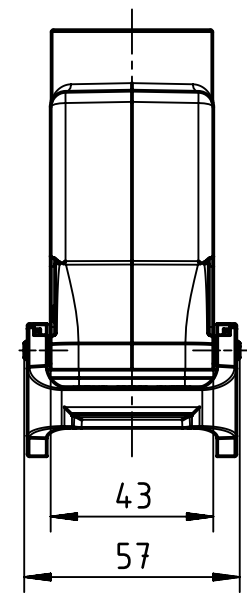

1 2 3 4 5 6

A

B

C

D

	All Dimensions in mm Original Size DIN A4		Scale 1:2	Free size tol.		Ref.	
						Sub.	
	All rights reserved		Created by 408997	Inspected by GERB	Standardisation	Date 2023-12-07	State Final Release
	Department EL PD		Title Han B Hood Coupler HC 2 Levers PG 21				Doc-Key / ECM-Nr. 100118475/UGD/007/D 500000258352
HARTING D-32339 Espelkamp		Type TB	Number 09 30 024 0730			Rev. D	Page 1/1