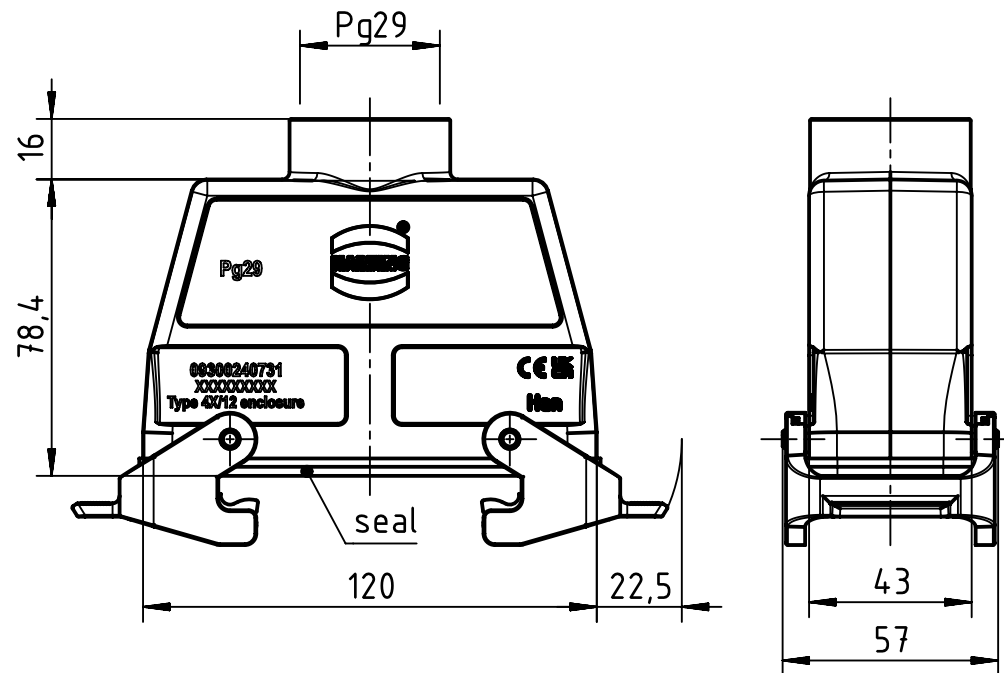

A

B

C

D

	All Dimensions in mm Original Size DIN A4		Scale 1:2	Free size tol.		Ref.		
			Created by 408997	Inspected by GERB	Standardisation	Date 2023-12-07	State Final Release	
All rights reserved Department EL PD		Title Han B Hood Coupler HC 2 Levers PG 29					Doc-Key / ECM-Nr. 100118476/UGD/005/D 500000258352	
HARTING D-32339 Espelkamp		Type TB	Number 09 30 024 0731			Rev. D	Page 1/1	