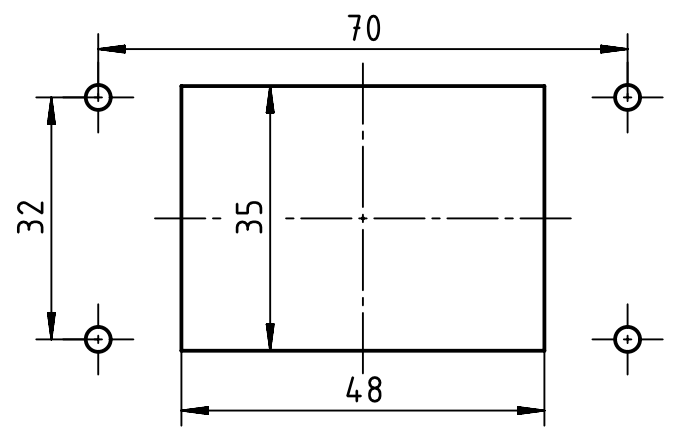

panel cut out

	All rights reserved Department EL PD	All Dimensions in mm Original Size DIN A4	Scale 1:1	Free size tol.	Ref. Sub.
		Created by 105230	Inspected by GERB	Standardisation	Date 2024-01-30
HARTING D-32339 Espelkamp		Title Han 6B-HMC-HBM-SL			Doc-Key / ECM-Nr. 100705958/UGD/004/C 500000261901
		Type TB	Number 09 30 206 0301		Rev. C Page 1/1