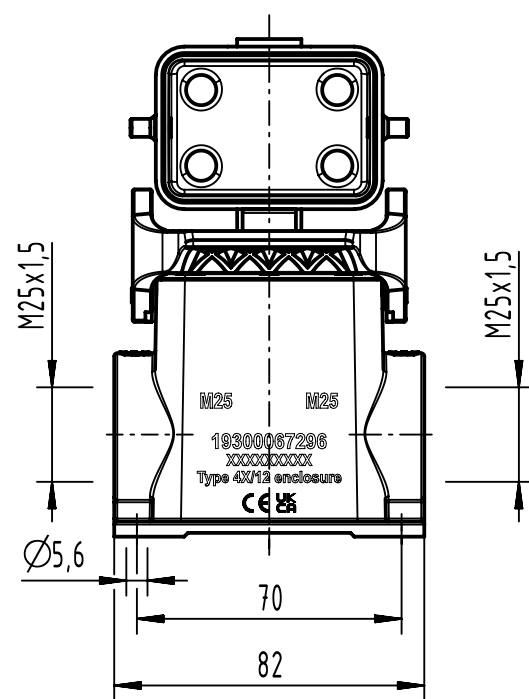

1 2 3 4 5 6

A

B

C

D

	All Dimensions in mm Original Size DIN A4		Scale 1:2	Free size tol.		Ref.		
						Sub.		
	All rights reserved		Created by SPRENB	Inspected by GERB	Standardisation	Date 2023-10-24	State Final Release	
	Department EL PD		Title Han B Base SM HC 1 Lever Metal Cover M25				Doc-Key / ECM-Nr. 100207215/UGD/004/D 500000255789	
HARTING D-32339 Espelkamp			Type TB	Number 19 30 006 7296			Rev. D	Page 1/1