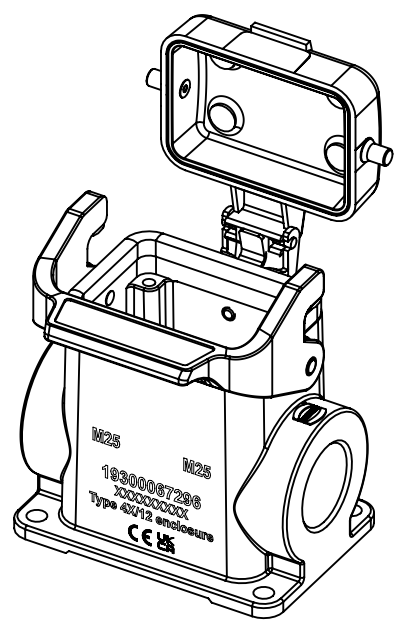

1 2 3 4 5 6

A

B

C

D

	All Dimensions in mm Original Size DIN A4		Scale 1:2	Free size tol.		Ref.		
						Sub.		
	All rights reserved		Created by SPRENB	Inspected by GERB	Standardisation	Date 2023-10-24	State Final Release	
	Department EL PD		Title Han B Base SM HC 1 Lever Metal Cover M25				Doc-Key / ECM-Nr. 100207215/UGD/004/D 500000255789	
HARTING D-32339 Espelkamp			Type TB	Number 19 30 006 7296			Rev. D	Page 1/1