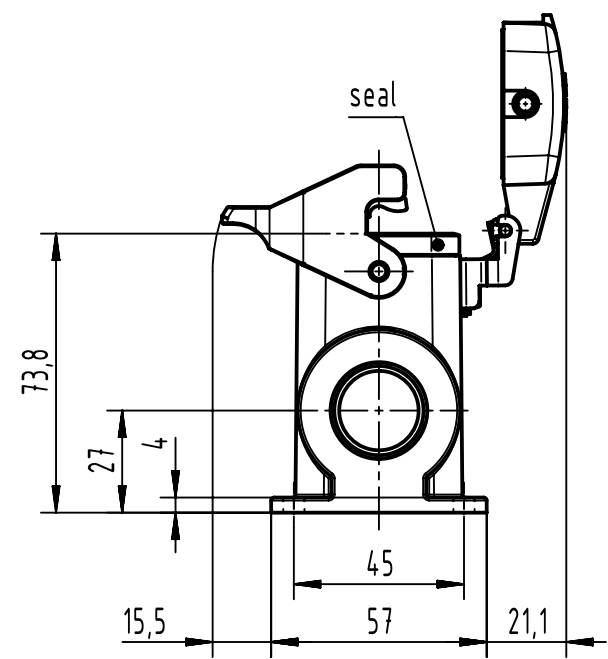

1 2 3 4 5 6

A

B

C

D

	All Dimensions in mm Original Size DIN A4		Scale 1:2	Free size tol.		Ref.		
						Sub.		
	All rights reserved		Created by SPRENB	Inspected by GERB	Standardisation	Date 2023-10-24	State Final Release	
	Department EL PD		Title Han B Base SM HC 1 Lever Metal Cover M25				Doc-Key / ECM-Nr. 100207215/UGD/004/D 500000255789	
HARTING D-32339 Espelkamp			Type TB	Number 19 30 006 7296			Rev. D	Page 1/1