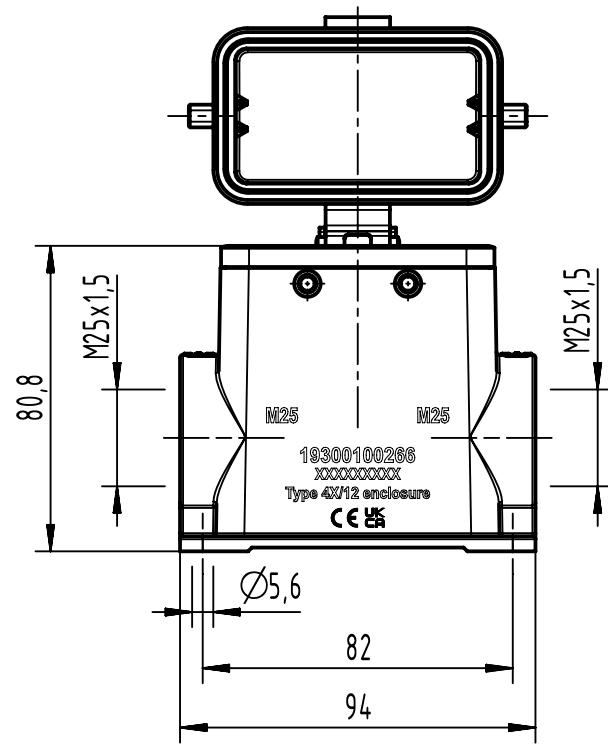

1 2 3 4 5 6

A

B

C

D

	All Dimensions in mm Original Size DIN A4		Scale 1:2	Free size tol.		Ref.		
						Sub.		
	All rights reserved		Created by SPRENB	Inspected by GERB	Standardisation	Date 2023-11-15	State Final Release	
	Department EL PD		Title Han 10B-asg2-K-M25				Doc-Key / ECM-Nr. 100209279/UGD/004/E 500000255791	
HARTING D-32339 Espelkamp			Type TB	Number 19 30 010 0266			Rev. E	Page 1/1