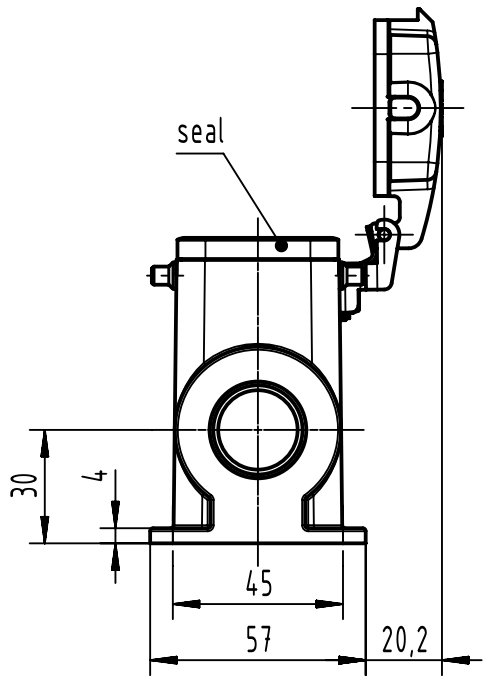

1 2 3 4 5 6

A

B

C

D

	All Dimensions in mm Original Size DIN A4		Scale 1:2	Free size tol.		Ref.		
						Sub.		
	All rights reserved		Created by SPRENB	Inspected by GERB	Standardisation	Date 2023-11-15	State Final Release	
	Department EL PD		Title Han 10B-asg2-K-M25				Doc-Key / ECM-Nr. 100209279/UGD/004/E 500000255791	
HARTING D-32339 Espelkamp			Type TB	Number 19 30 010 0266			Rev. E	Page 1/1