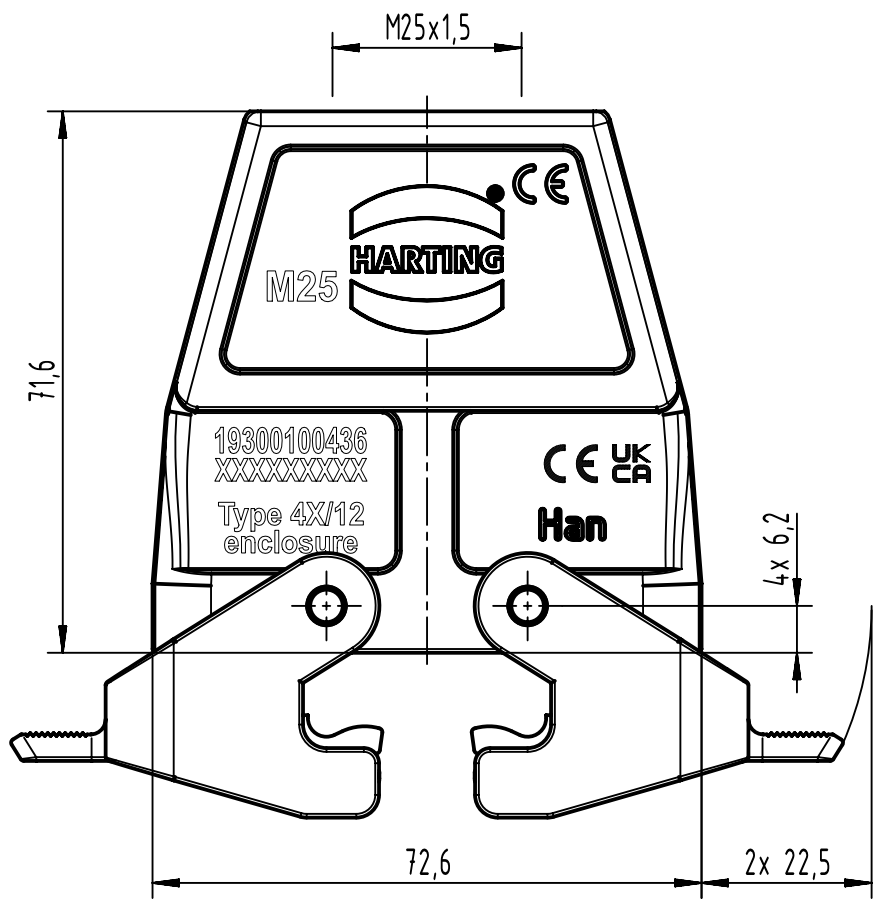

1 2 3 4 5 6

A
B
C
D

All Dimensions in mm Original Size DIN A4		Scale 1:1	Free size tol.		Ref.
All rights reserved Department EL PD		Created by 105230	Inspected by GERB	Standardisation	Sub.
HARTING D-32339 Espelkamp		Title Han 10B-gg-QB-M25			Date 2023-11-16
		Number 19 30 010 0436			State Final Release
					Doc-Key / ECM-Nr. 100232800/UGD/004/E 500000257768
					Rev. E
					Page 1/1