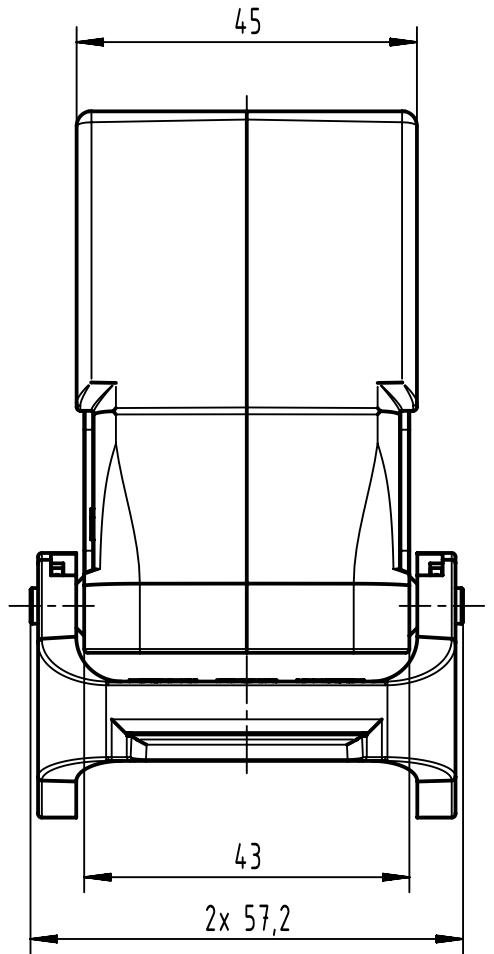

1 2 3 4 5 6

A
B
C
D

All Dimensions in mm Original Size DIN A4		Scale 1:1	Free size tol.		Ref.
All rights reserved Department EL PD		Created by 105230	Inspected by GERB	Standardisation	Sub.
HARTING D-32339 Espelkamp		Title Han 10B-gg-QB-M25			Date 2023-11-16
		Number 19 30 010 0436			State Final Release
					Doc-Key / ECM-Nr. 100232800/UGD/004/E 500000257768
					Rev. E
					Page 1/1